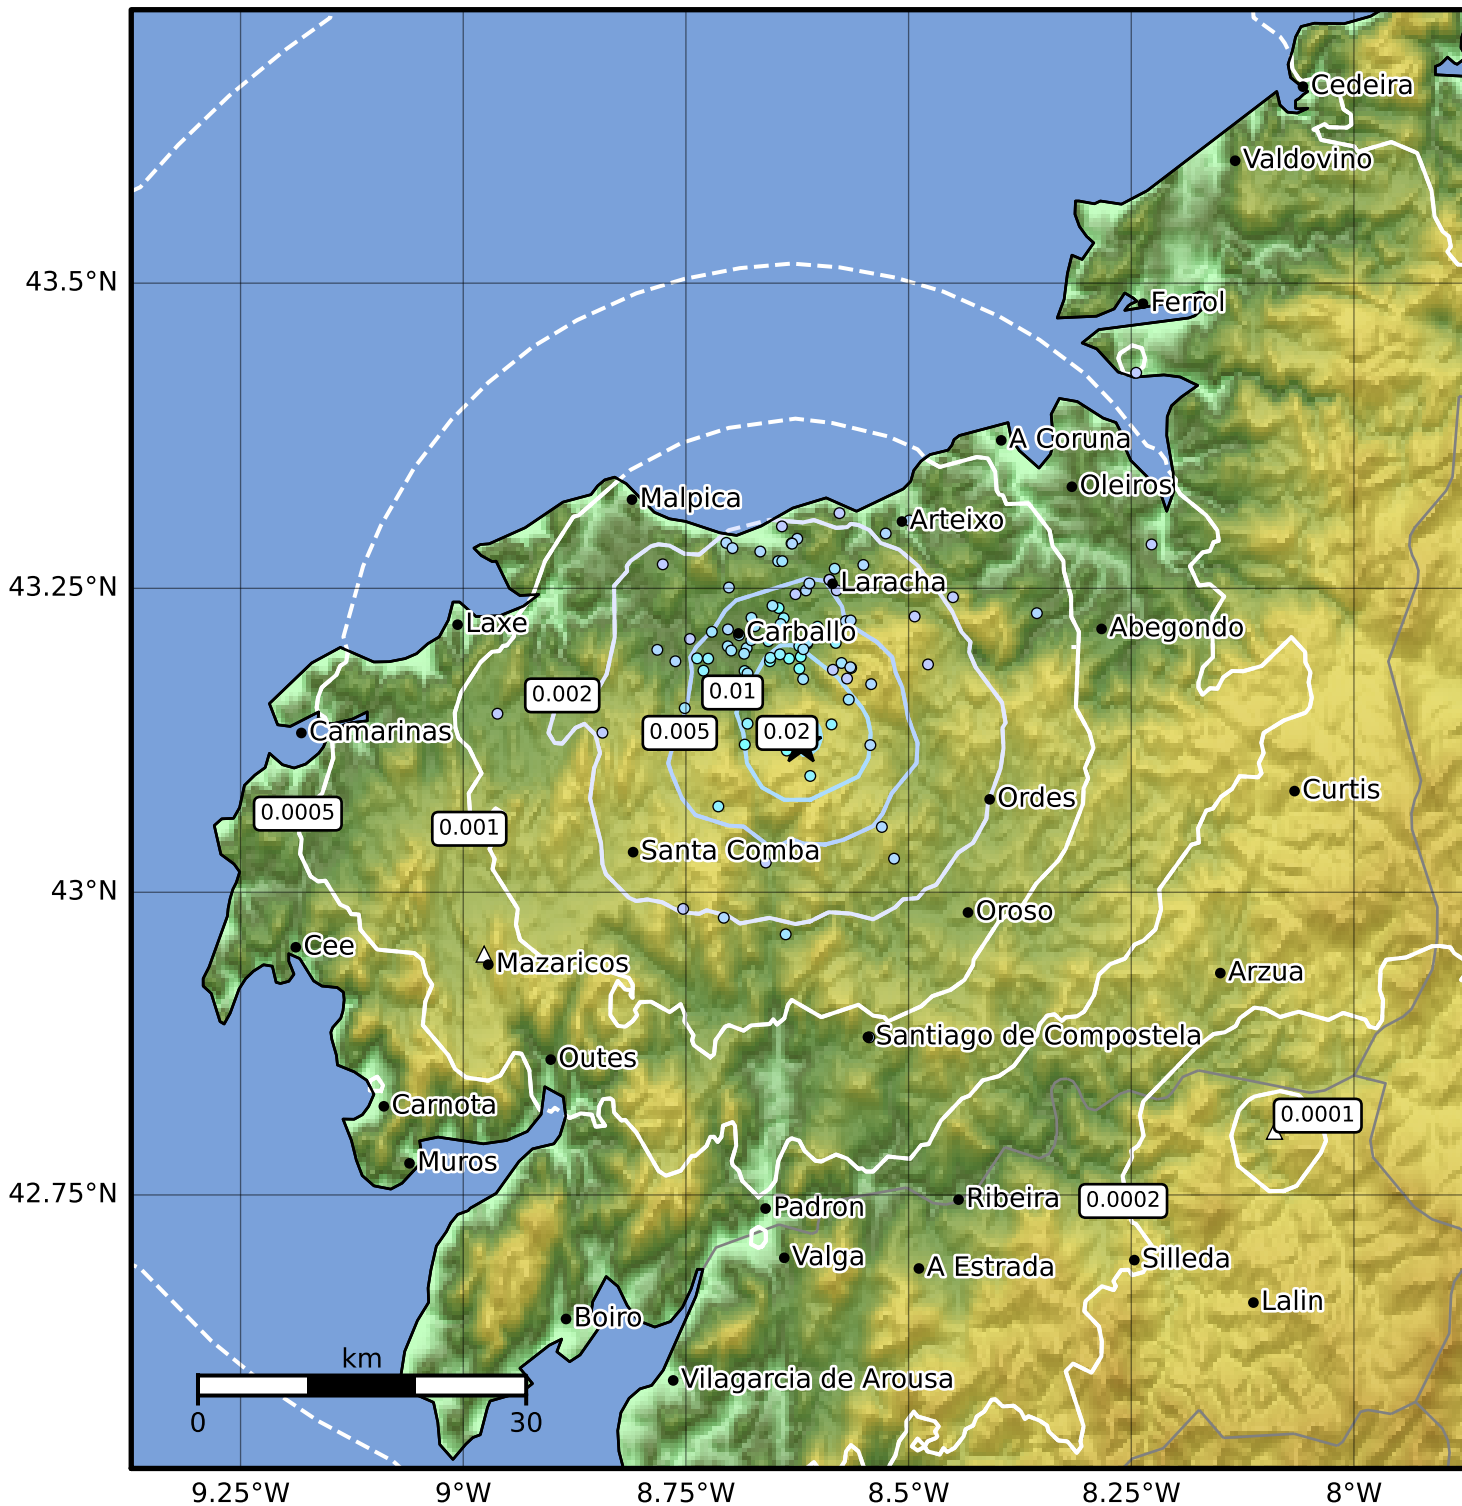

3.0 Second Peak Spectral Acceleration Map IGN
 ShakeMap: NW TORDOIA.C
 Jun 23, 2026 03:31:00 UTC M3.3 N43.12 W8.62 Depth: 3.0km ID:es2026mektq

SA(3.0) (%g)	0.1	0.2	0.5	1	2	5	10	20	50
--------------	-----	-----	-----	---	---	---	----	----	----

Scale based on Worden et al. (2012)

△ Seismic Instrument ○ Reported Intensity

★ Epicenter

Version 3: Processed 2026-06-23T08:40:31Z