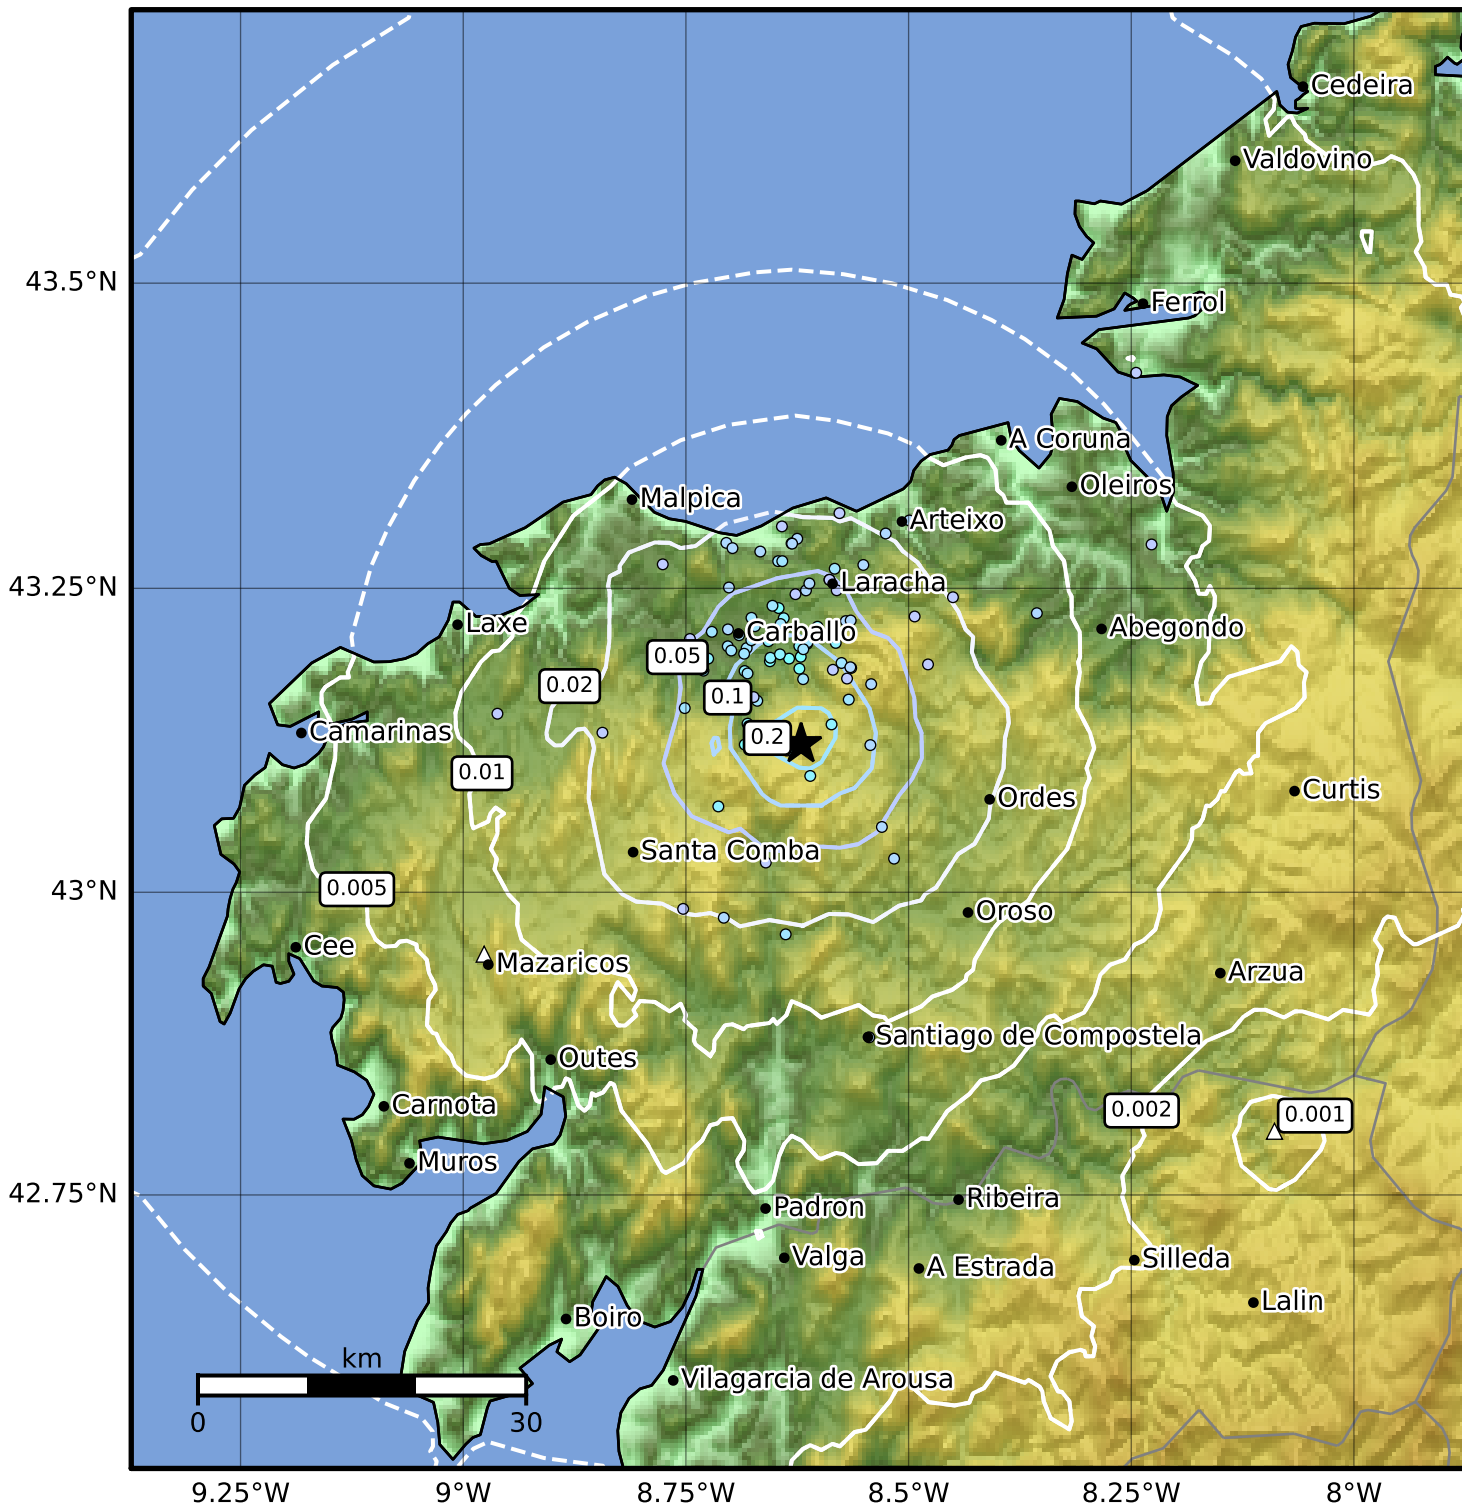

1.0 Second Peak Spectral Acceleration Map IGN
 ShakeMap: NW TORDOIA.C
 Jun 23, 2026 03:31:00 UTC M3.3 N43.12 W8.62 Depth: 3.0km ID:es2026mekttq

SA(1.0) (%g)	0.1	0.2	0.5	1	2	5	10	20	50	100	200
--------------	-----	-----	-----	---	---	---	----	----	----	-----	-----

Scale based on Worden et al. (2012)

△ Seismic Instrument ○ Reported Intensity

★ Epicenter

Version 3: Processed 2026-06-23T08:40:31Z