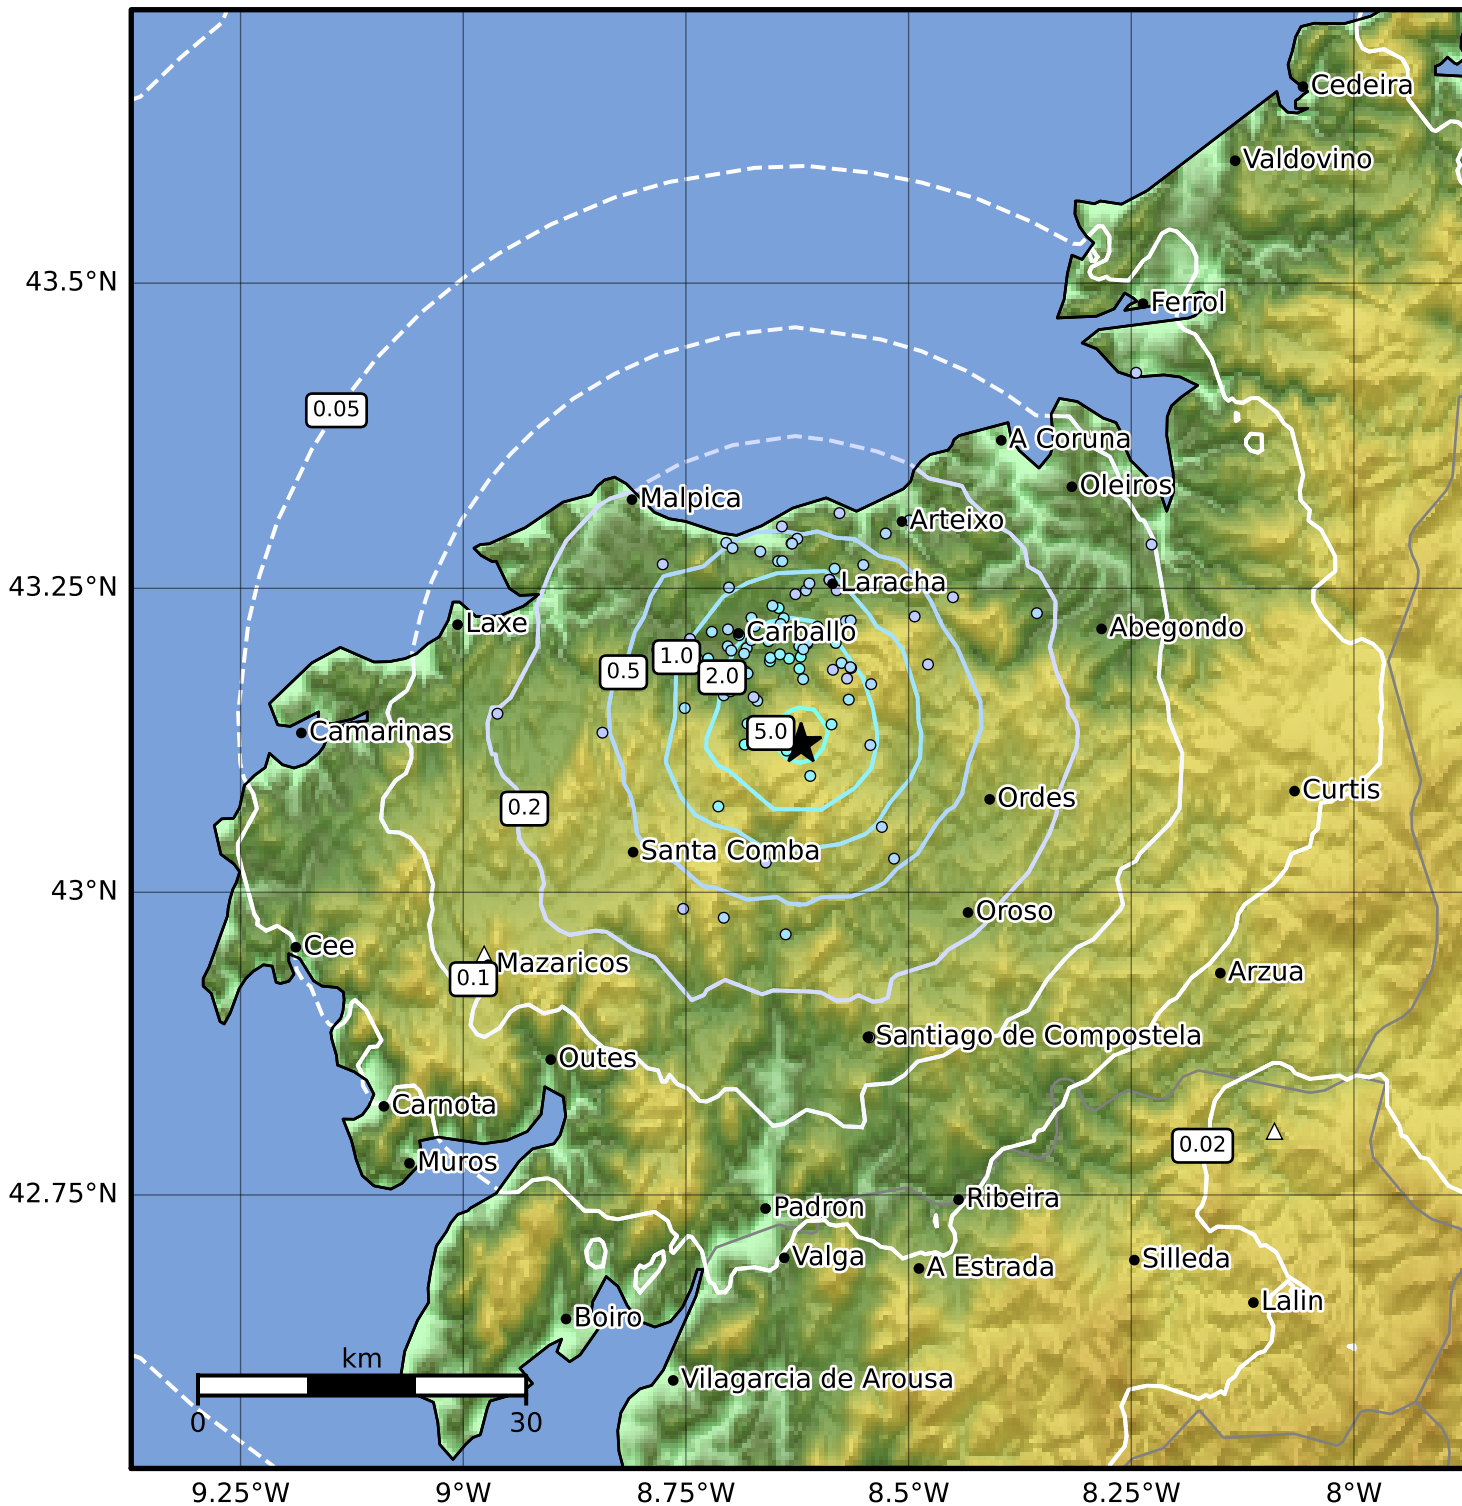

0.3 Second Peak Spectral Acceleration Map IGN  
 ShakeMap: NW TORDOIA.C  
 Jun 23, 2026 03:31:00 UTC M3.3 N43.12 W8.62 Depth: 3.0km ID:es2026mektdq

SA(0.3) (%g)	0.1	0.2	0.5	1	2	5	10	20	50	100	200
--------------	-----	-----	-----	---	---	---	----	----	----	-----	-----

Scale based on Worden et al. (2012)

Version 3: Processed 2026-06-23T08:40:31Z

△ Seismic Instrument ○ Reported Intensity

★ Epicenter