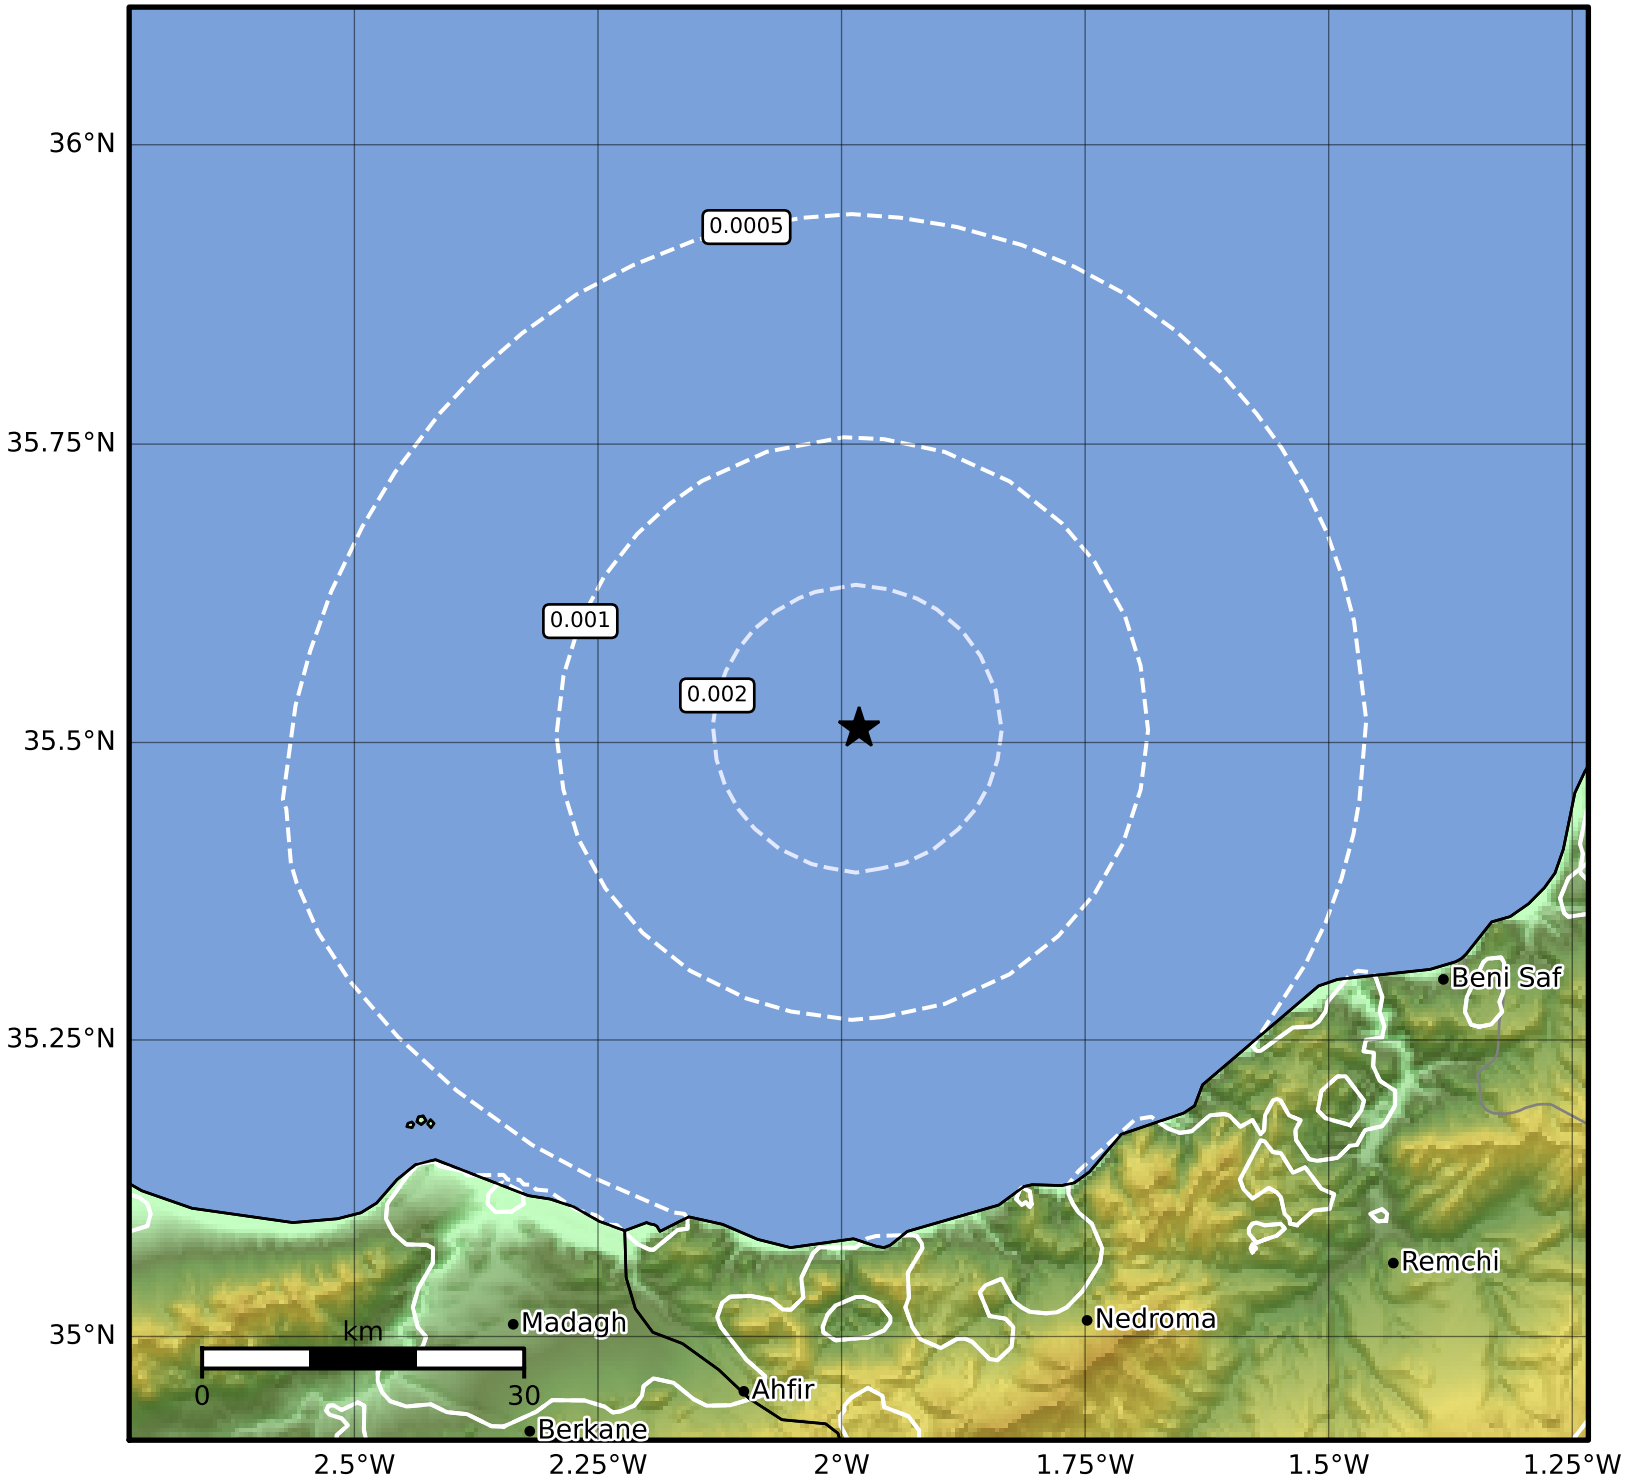

3.0 Second Peak Spectral Acceleration Map IGN
ShakeMap: MEDITERRÁNEO-ARGELIA
May 27, 2026 22:26:21 UTC M3.4 N35.51 W1.98 Depth: 13.0km ID:es2026kinjf

Scale based on Worden et al. (2012)

Version 3: Processed 2026-05-28T03:30:57Z

△ Seismic Instrument ○ Reported Intensity

★ Epicenter