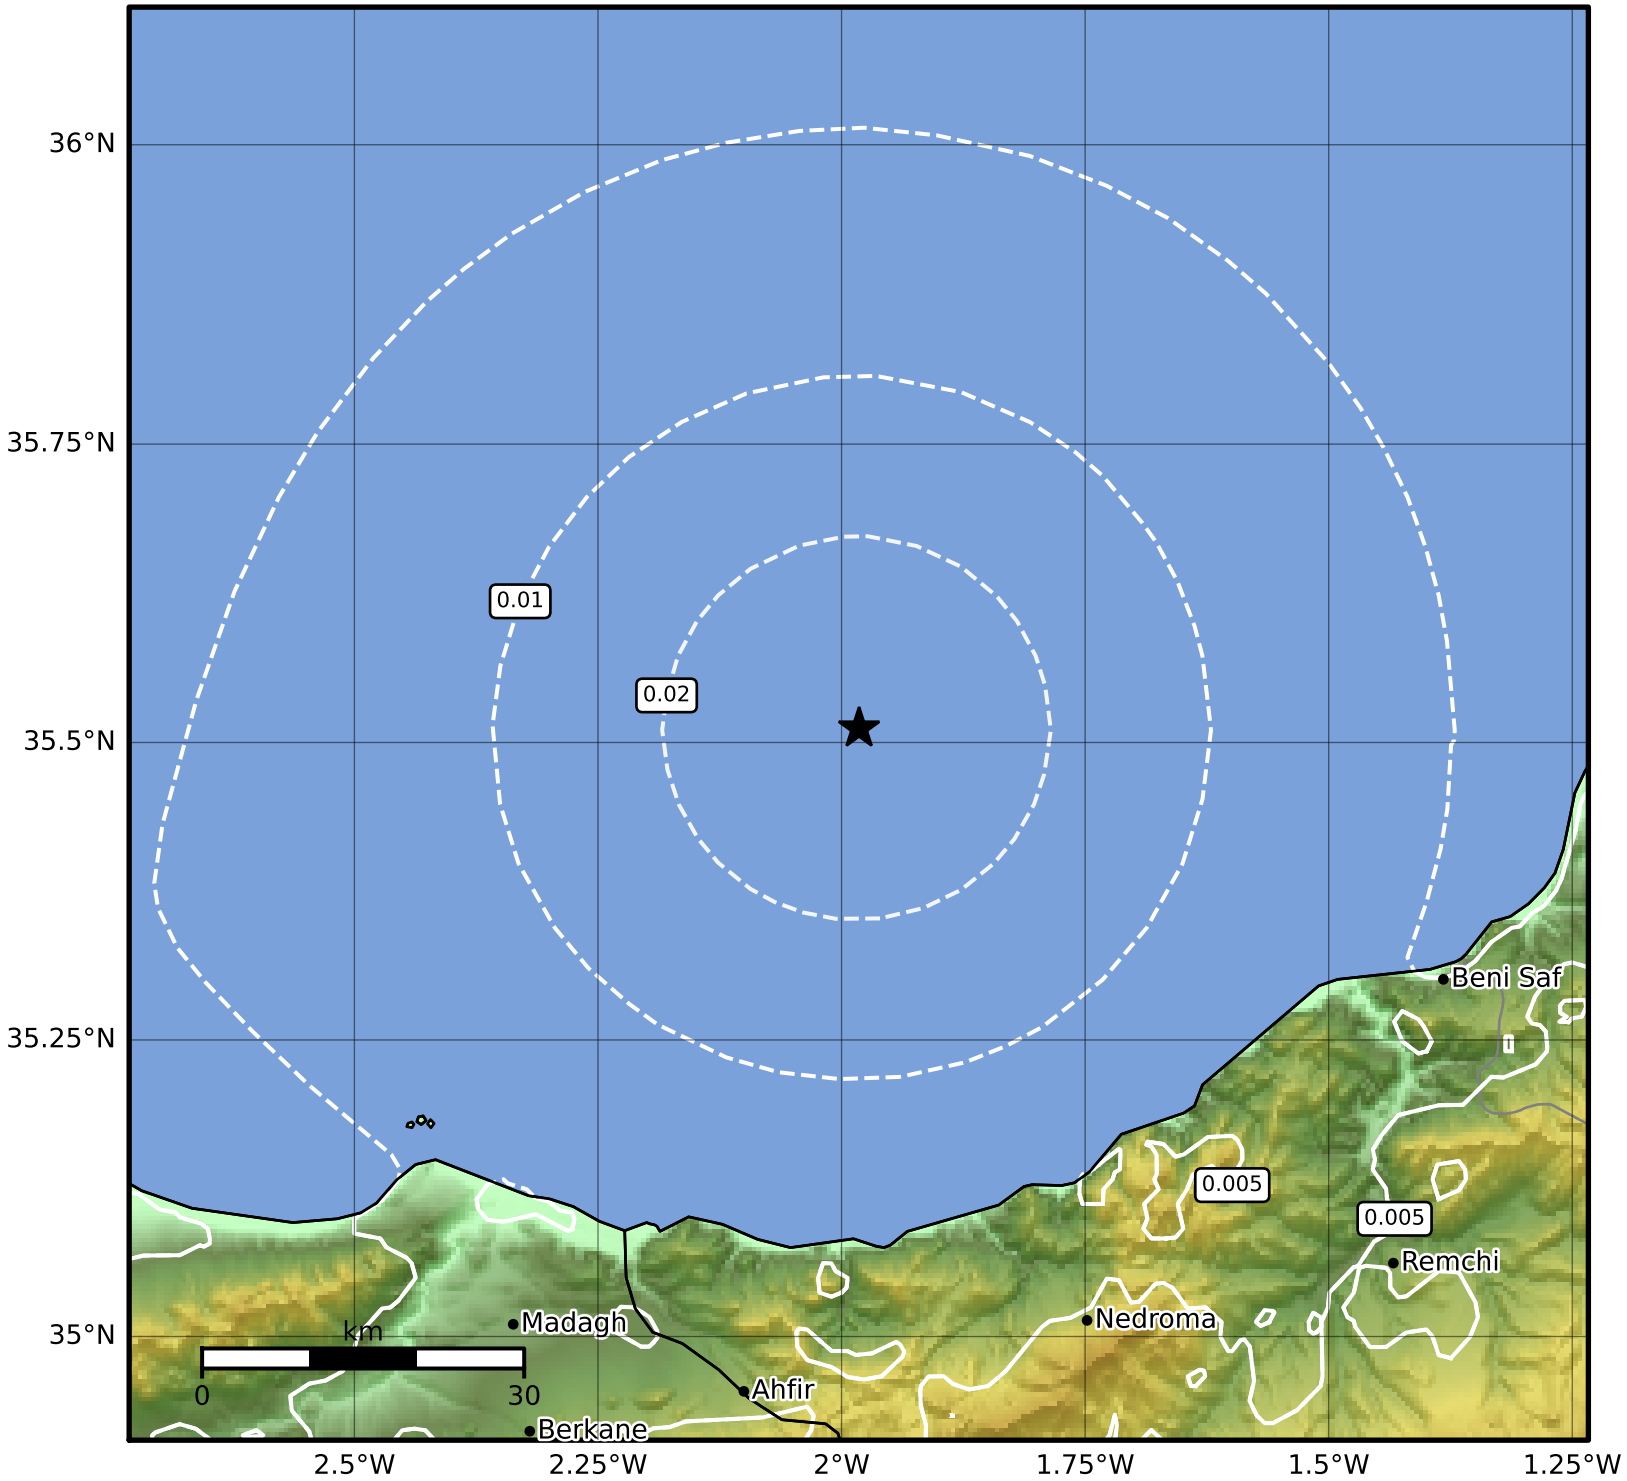

1.0 Second Peak Spectral Acceleration Map IGN
ShakeMap: MEDITERRÁNEO-ARGELIA
May 27, 2026 22:26:21 UTC M3.4 N35.51 W1.98 Depth: 13.0km ID:es2026kinjf

Scale based on Worden et al. (2012)

Version 3: Processed 2026-05-28T03:30:57Z

△ Seismic Instrument ○ Reported Intensity

★ Epicenter