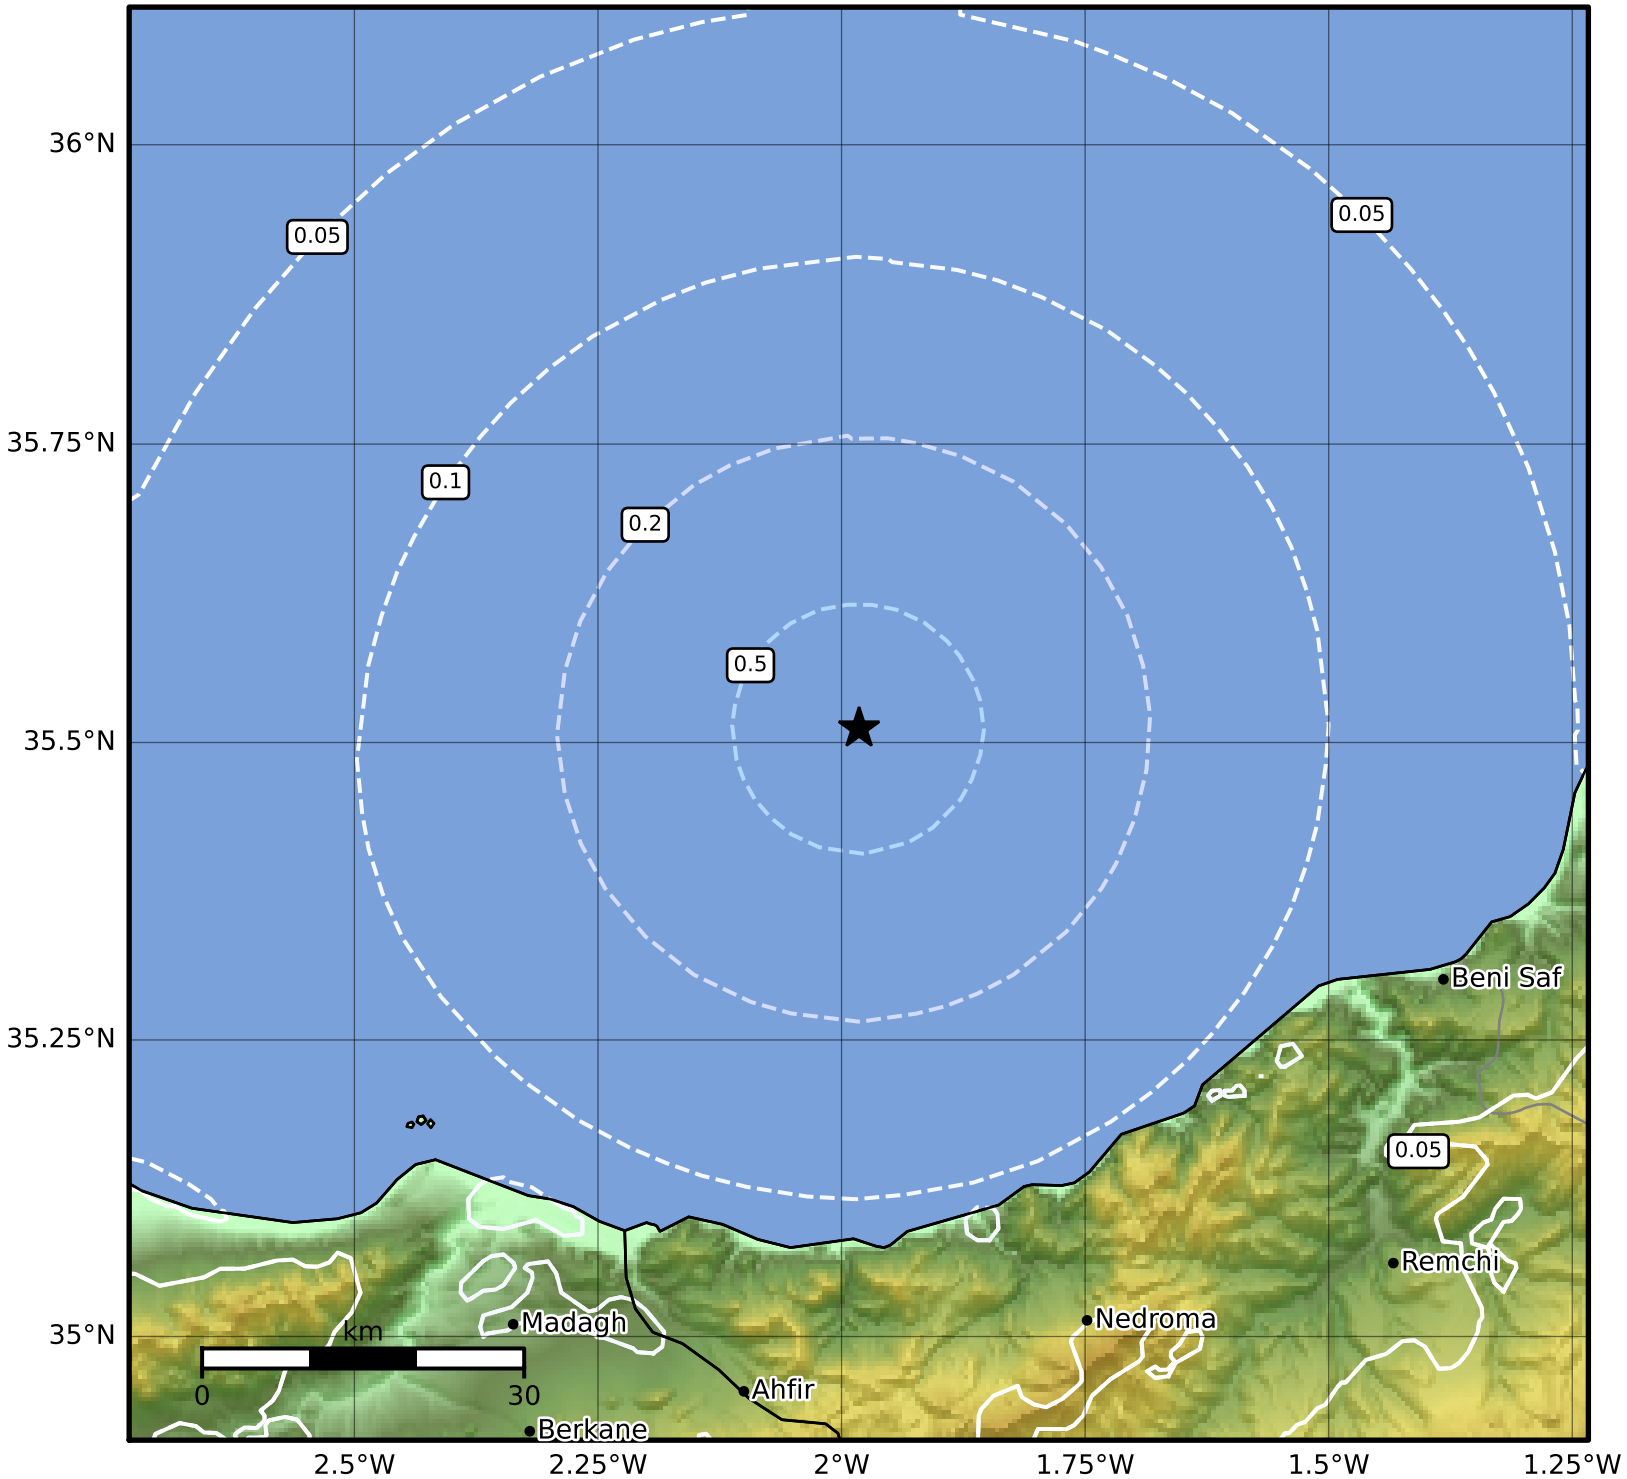

0.3 Second Peak Spectral Acceleration Map IGN
 ShakeMap: MEDITERRÁNEO-ARGELIA
 May 27, 2026 22:26:21 UTC M3.4 N35.51 W1.98 Depth: 13.0km ID:es2026kinjf

Scale based on Worden et al. (2012)

Version 3: Processed 2026-05-28T03:30:57Z

△ Seismic Instrument ○ Reported Intensity

★ Epicenter