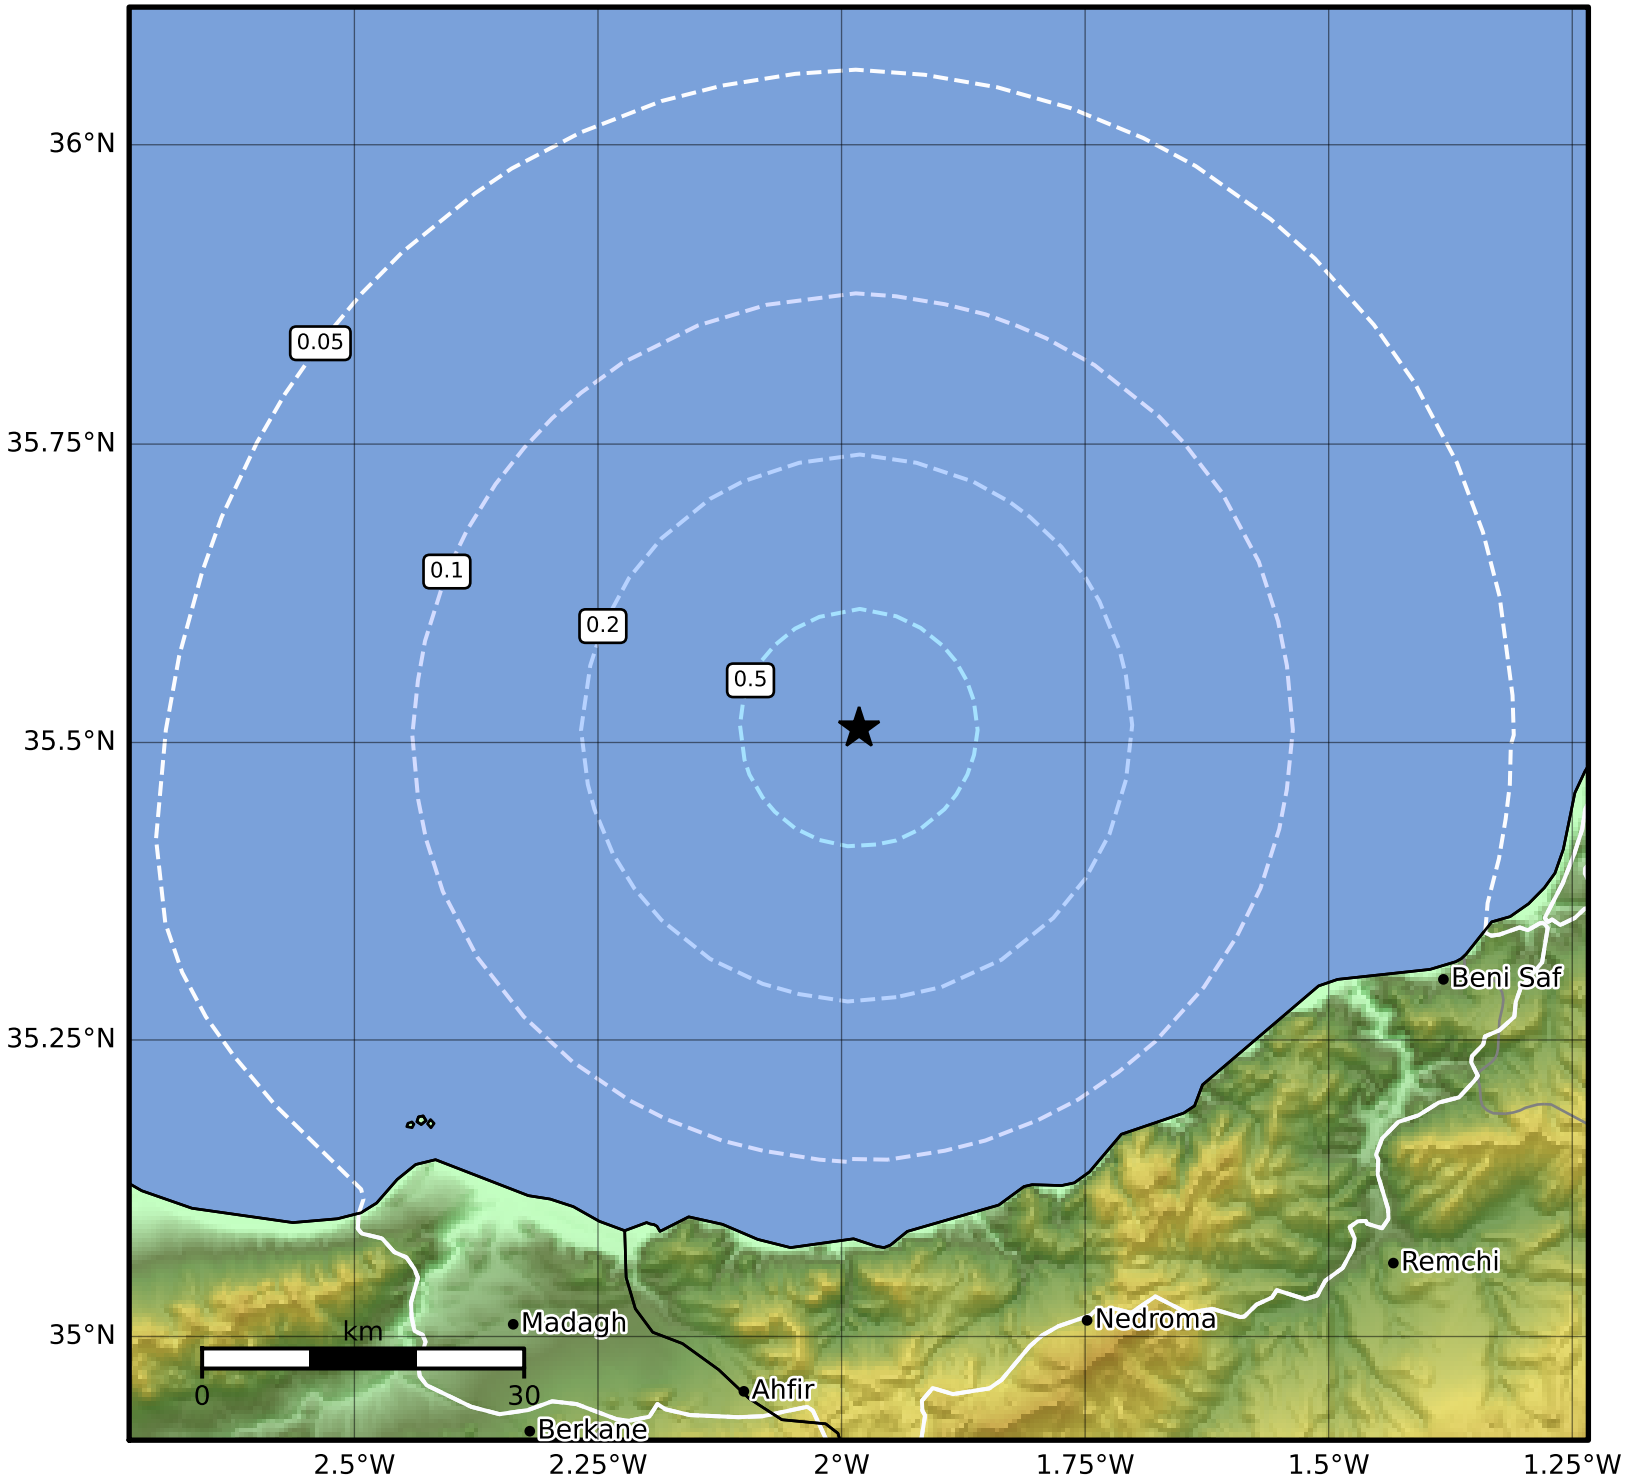

Peak Ground Acceleration Map IGN
ShakeMap: MEDITERRÁNEO-ARGELIA
May 27, 2026 22:26:21 UTC M3.4 N35.51 W1.98 Depth: 13.0km ID:es2026kinjf

PGA (%g)	0.1	0.2	0.5	1	2	5	10	20	50	100	200
----------	-----	-----	-----	---	---	---	----	----	----	-----	-----

Scale based on Worden et al. (2012)

Version 3: Processed 2026-05-28T03:30:57Z

△ Seismic Instrument ○ Reported Intensity

★ Epicenter