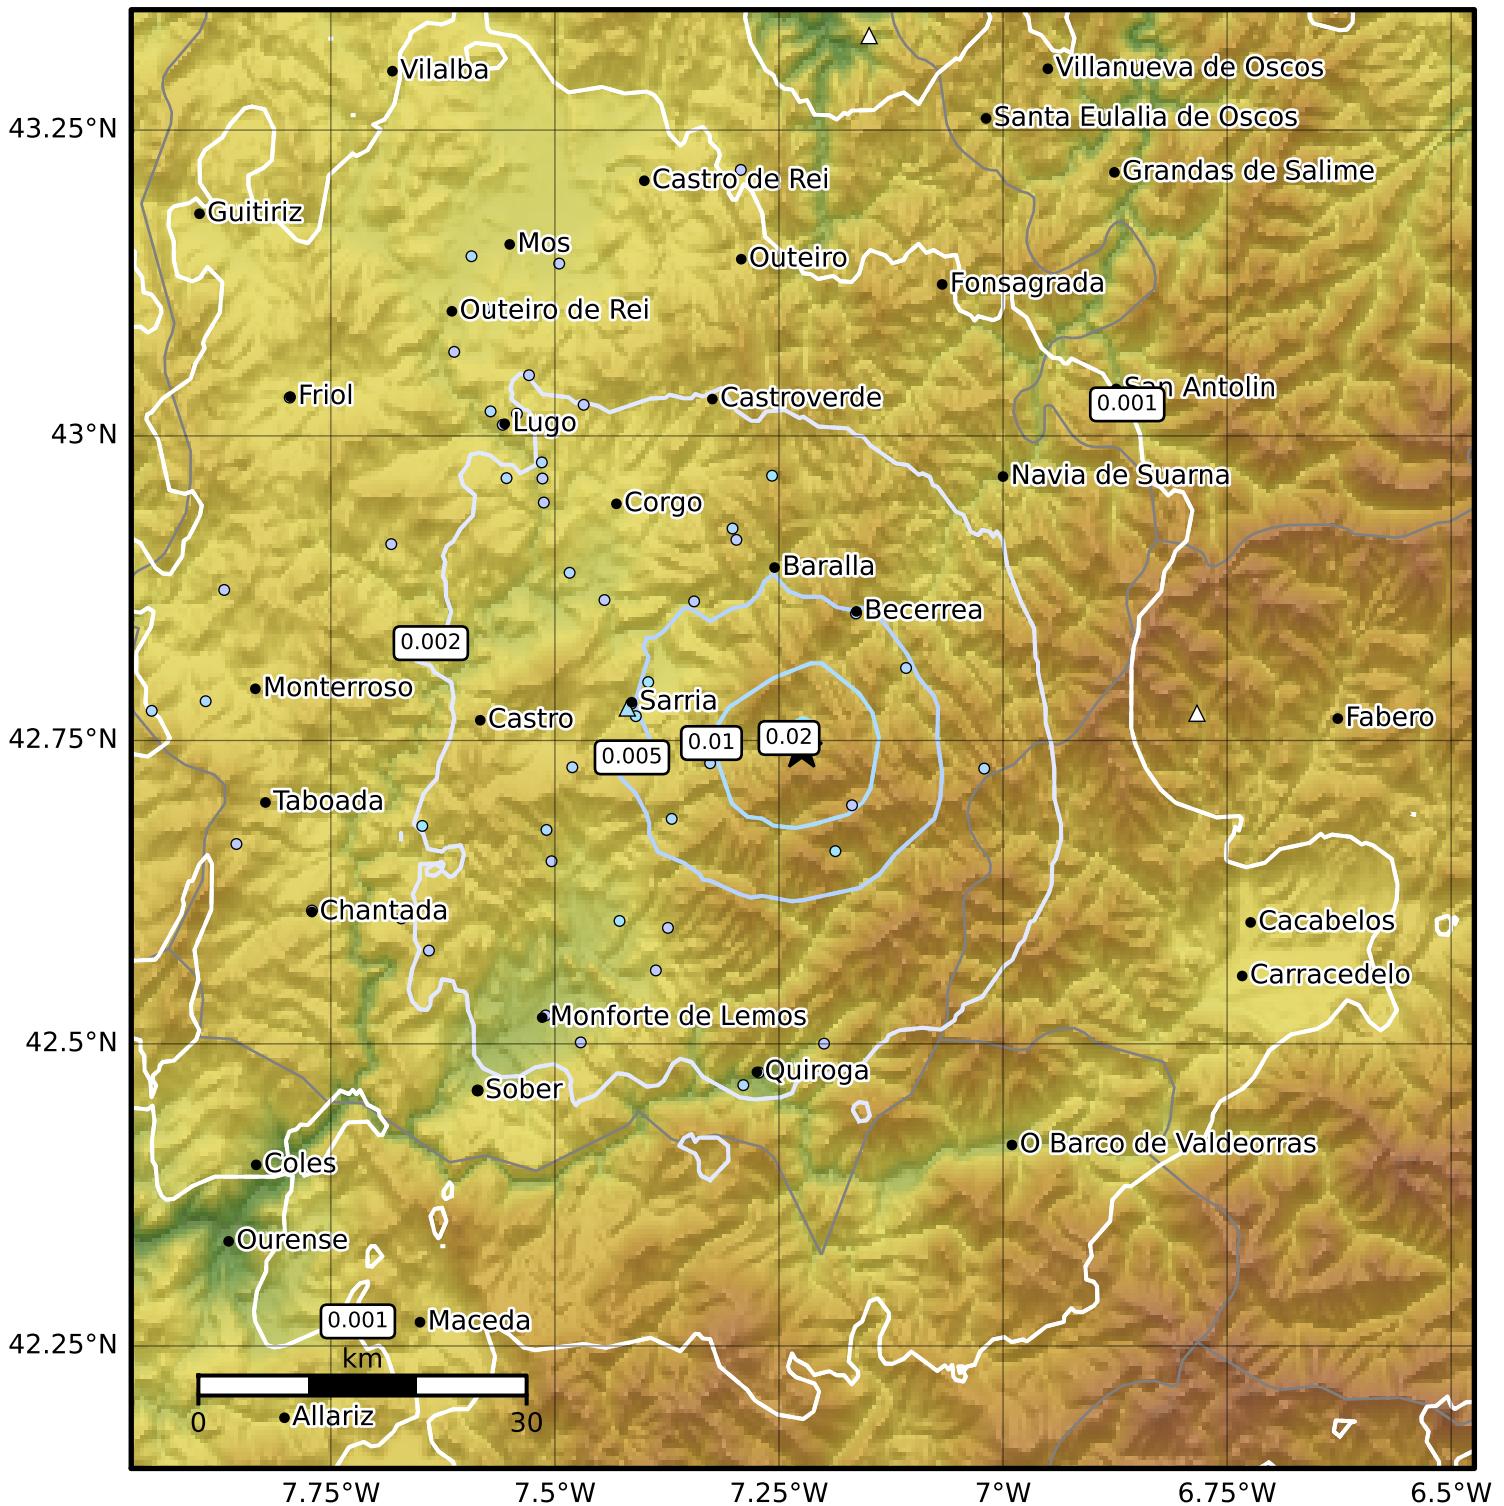

3.0 Second Peak Spectral Acceleration Map IGN  
 ShakeMap: SE TRIACASTELA.LU  
 Apr 25, 2026 01:12:59 UTC M3.9 N42.74 W7.22 Depth: 3.0km ID:es2026iakxx

Scale based on Worden et al. (2012)

Version 1: Processed 2026-04-25T11:27:06Z

△ Seismic Instrument ○ Reported Intensity

★ Epicenter