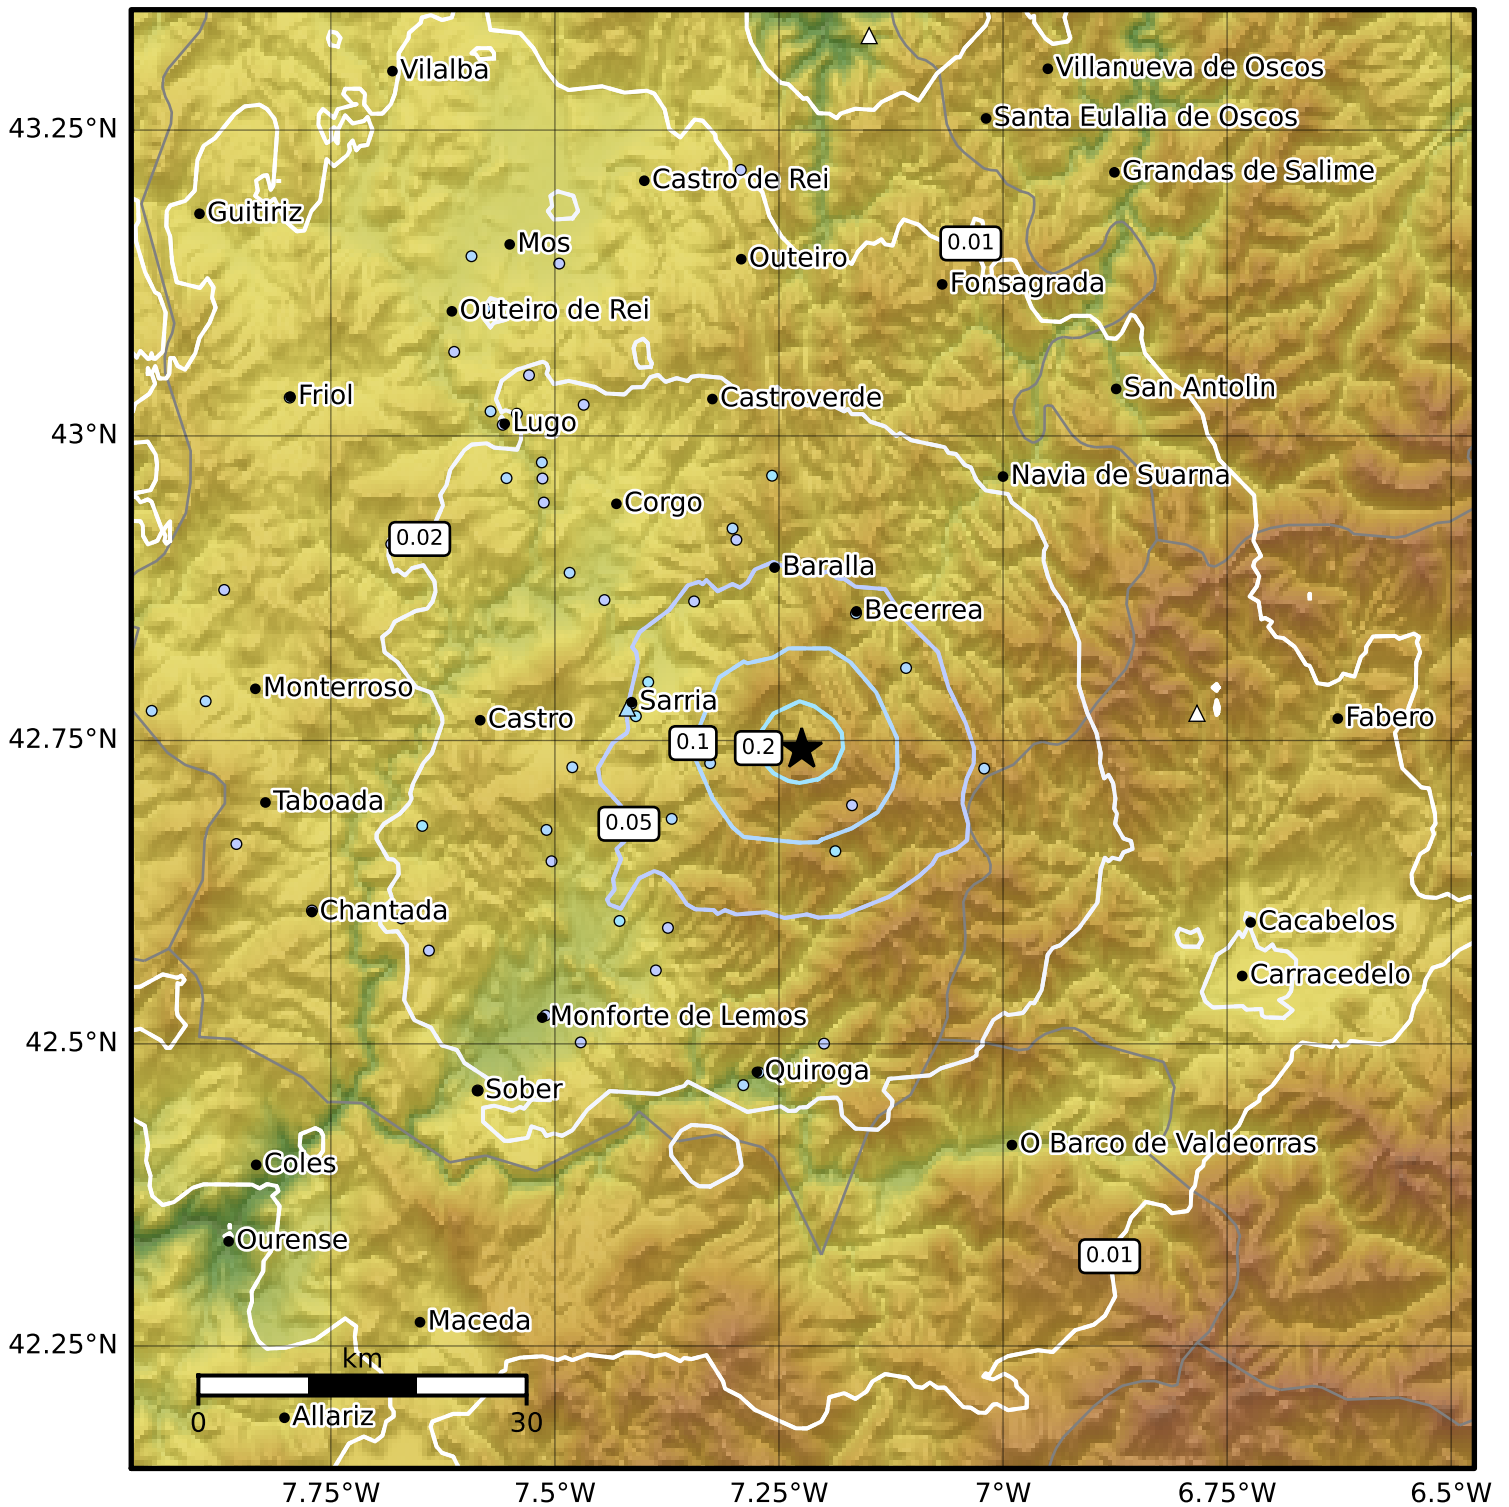

1.0 Second Peak Spectral Acceleration Map IGN
 ShakeMap: SE TRIACASTELA.LU
 Apr 25, 2026 01:12:59 UTC M3.9 N42.74 W7.22 Depth: 3.0km ID:es2026iakxx

SA(1.0) (%g)	0.1	0.2	0.5	1	2	5	10	20	50	100	200
--------------	-----	-----	-----	---	---	---	----	----	----	-----	-----

Scale based on Worden et al. (2012)

Version 1: Processed 2026-04-25T11:27:06Z

△ Seismic Instrument ○ Reported Intensity

★ Epicenter