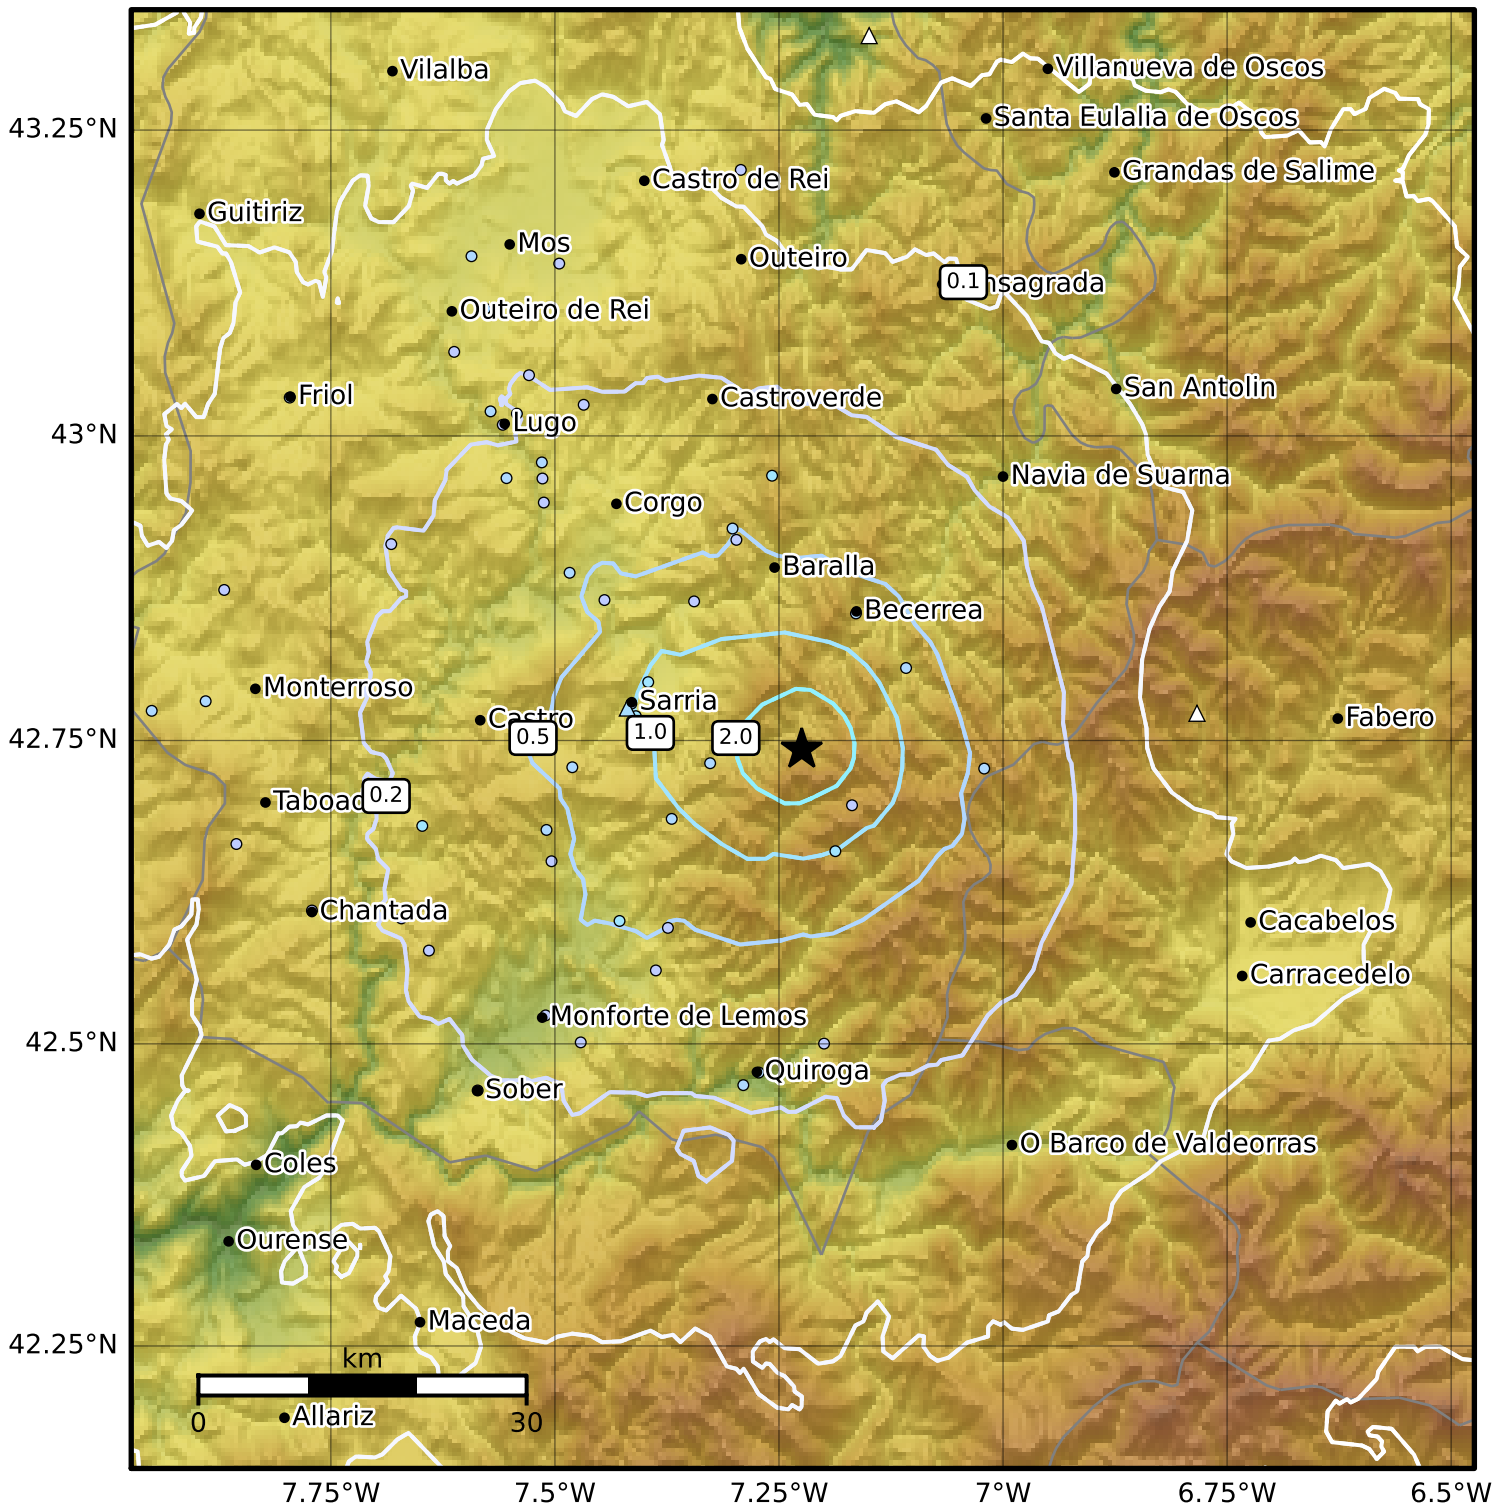

0.3 Second Peak Spectral Acceleration Map IGN  
 ShakeMap: SE TRIACASTELA.LU  
 Apr 25, 2026 01:12:59 UTC M3.9 N42.74 W7.22 Depth: 3.0km ID:es2026iakxx

SA(0.3) (%g)	0.1	0.2	0.5	1	2	5	10	20	50	100	200
--------------	-----	-----	-----	---	---	---	----	----	----	-----	-----

Scale based on Worden et al. (2012)

△ Seismic Instrument ○ Reported Intensity

★ Epicenter

Version 1: Processed 2026-04-25T11:27:06Z