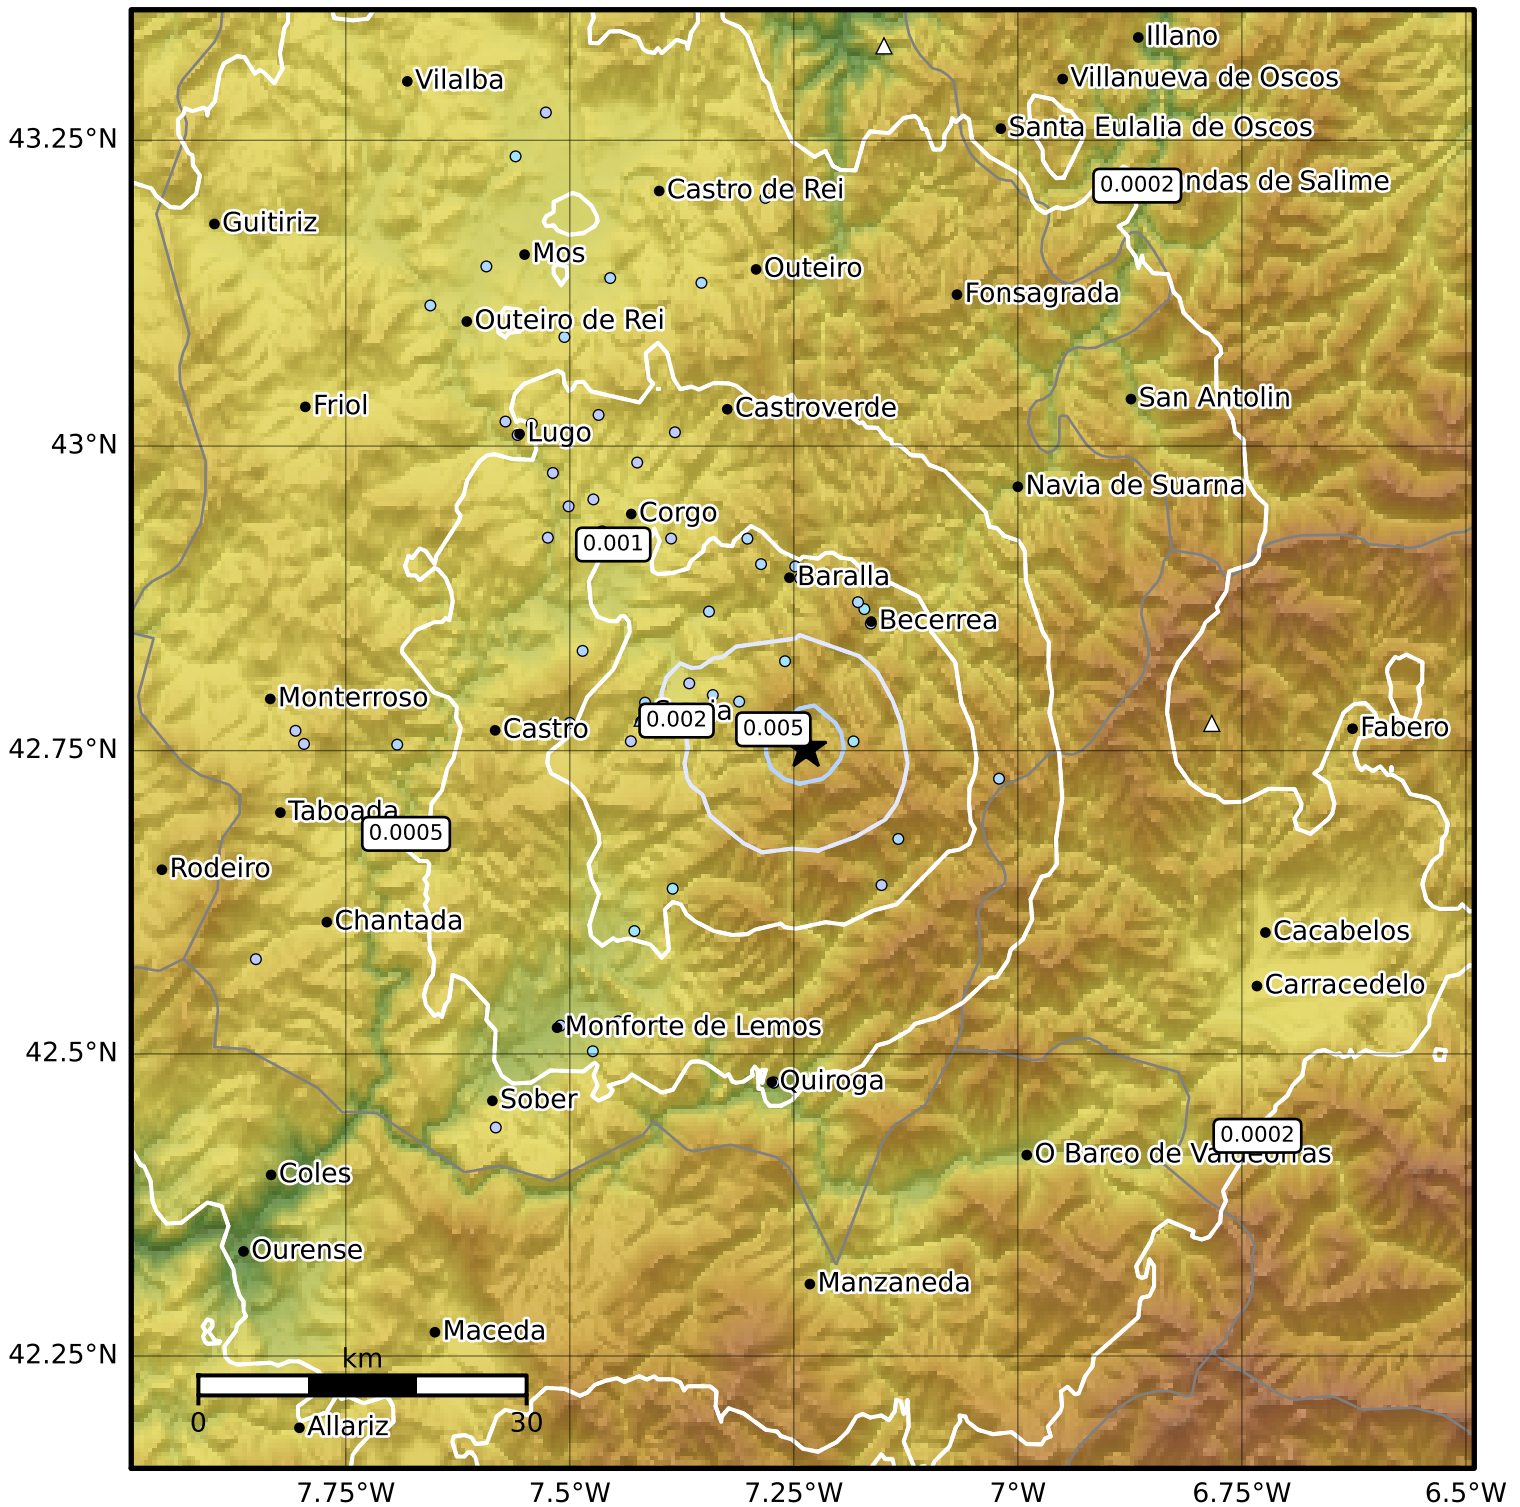

3.0 Second Peak Spectral Acceleration Map IGN  
 ShakeMap: SE TRIACASTELA.LU  
 Apr 25, 2026 01:02:00 UTC M3.4 N42.75 W7.24 Depth: 0.0km ID:es2026iakom

Scale based on Worden et al. (2012)

△ Seismic Instrument ○ Reported Intensity

★ Epicenter

Version 3: Processed 2026-04-25T06:10:19Z