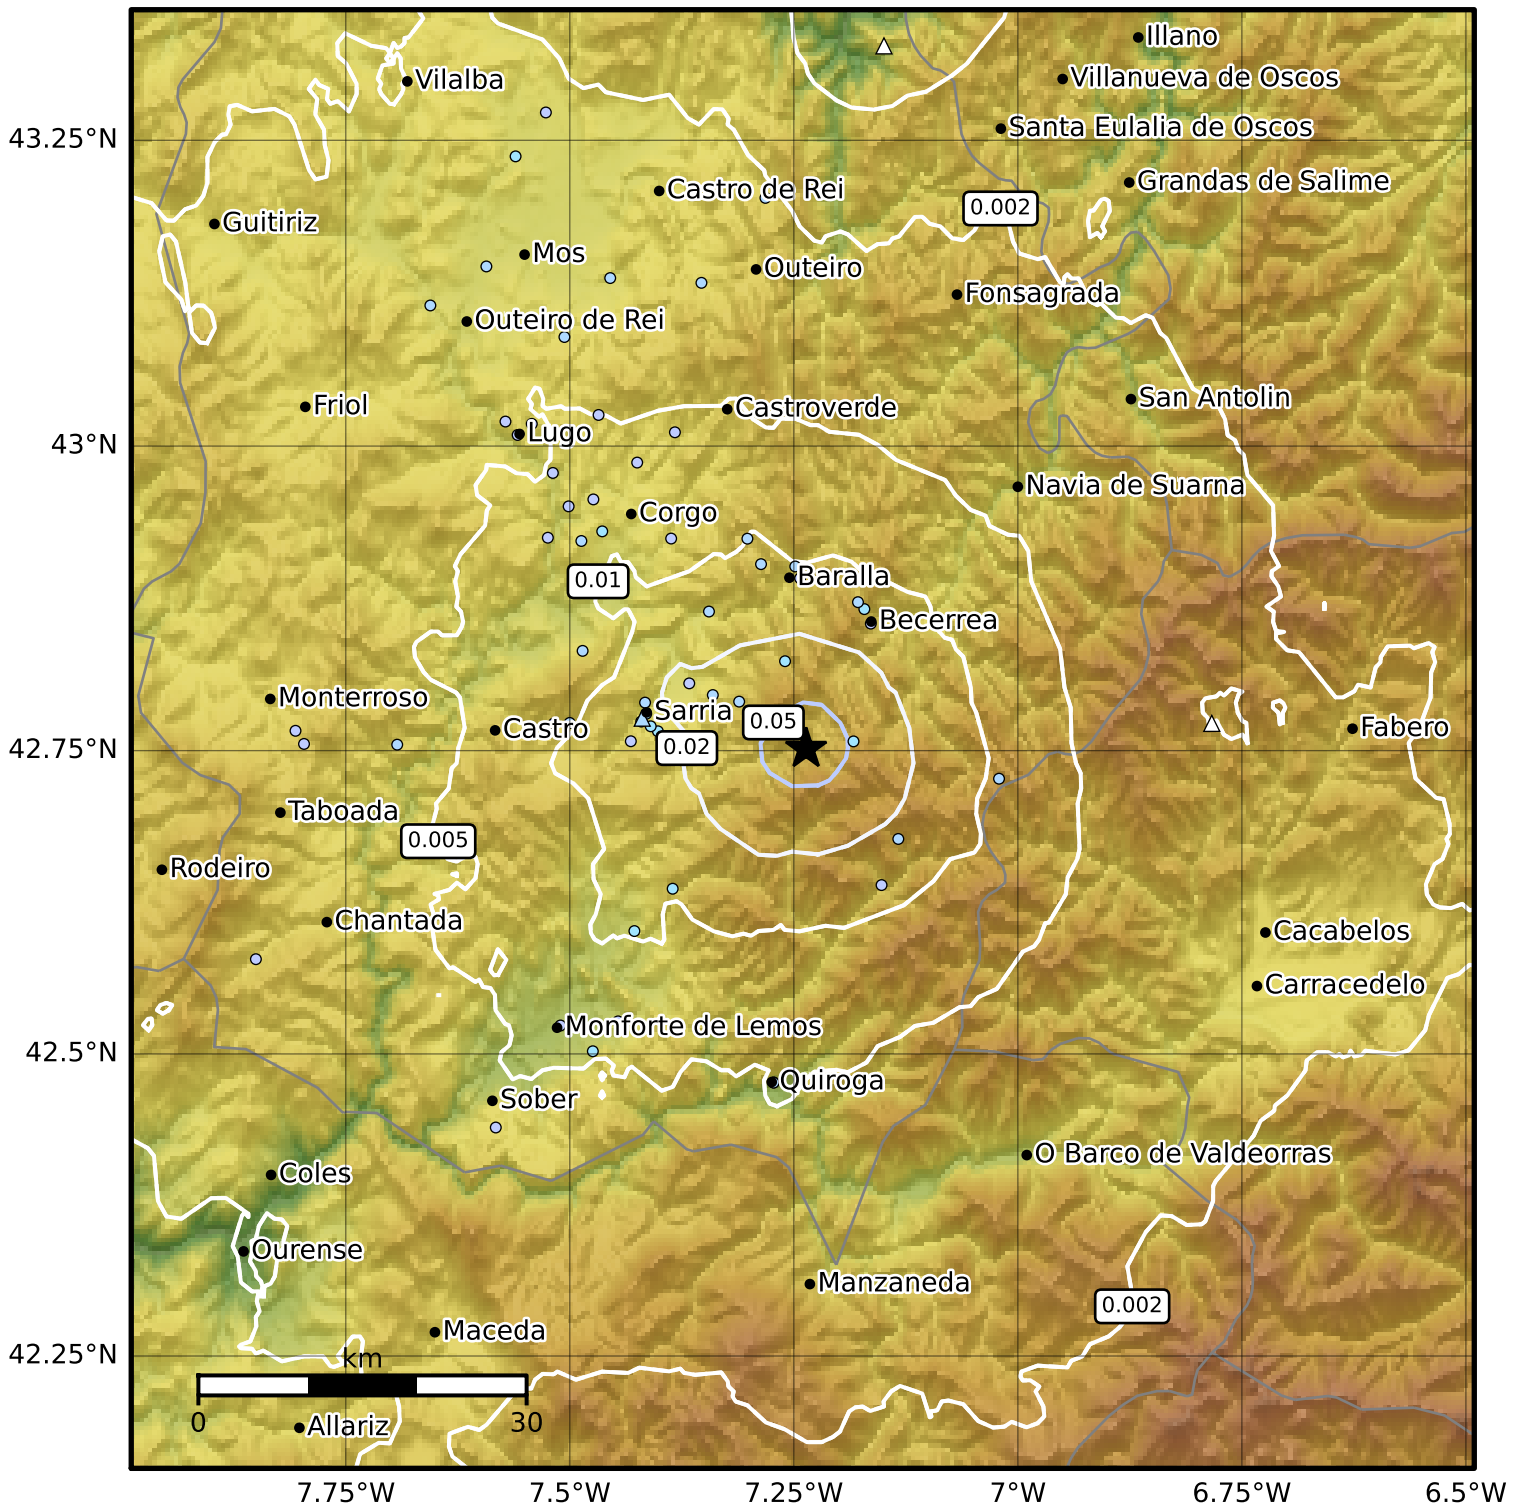

1.0 Second Peak Spectral Acceleration Map IGN  
 ShakeMap: SE TRIACASTELA.LU  
 Apr 25, 2026 01:02:00 UTC M3.4 N42.75 W7.24 Depth: 0.0km ID:es2026iakom

SA(1.0) (%g)	0.1	0.2	0.5	1	2	5	10	20	50	100	200
--------------	-----	-----	-----	---	---	---	----	----	----	-----	-----

Scale based on Worden et al. (2012)

△ Seismic Instrument ○ Reported Intensity

★ Epicenter

Version 3: Processed 2026-04-25T06:10:19Z