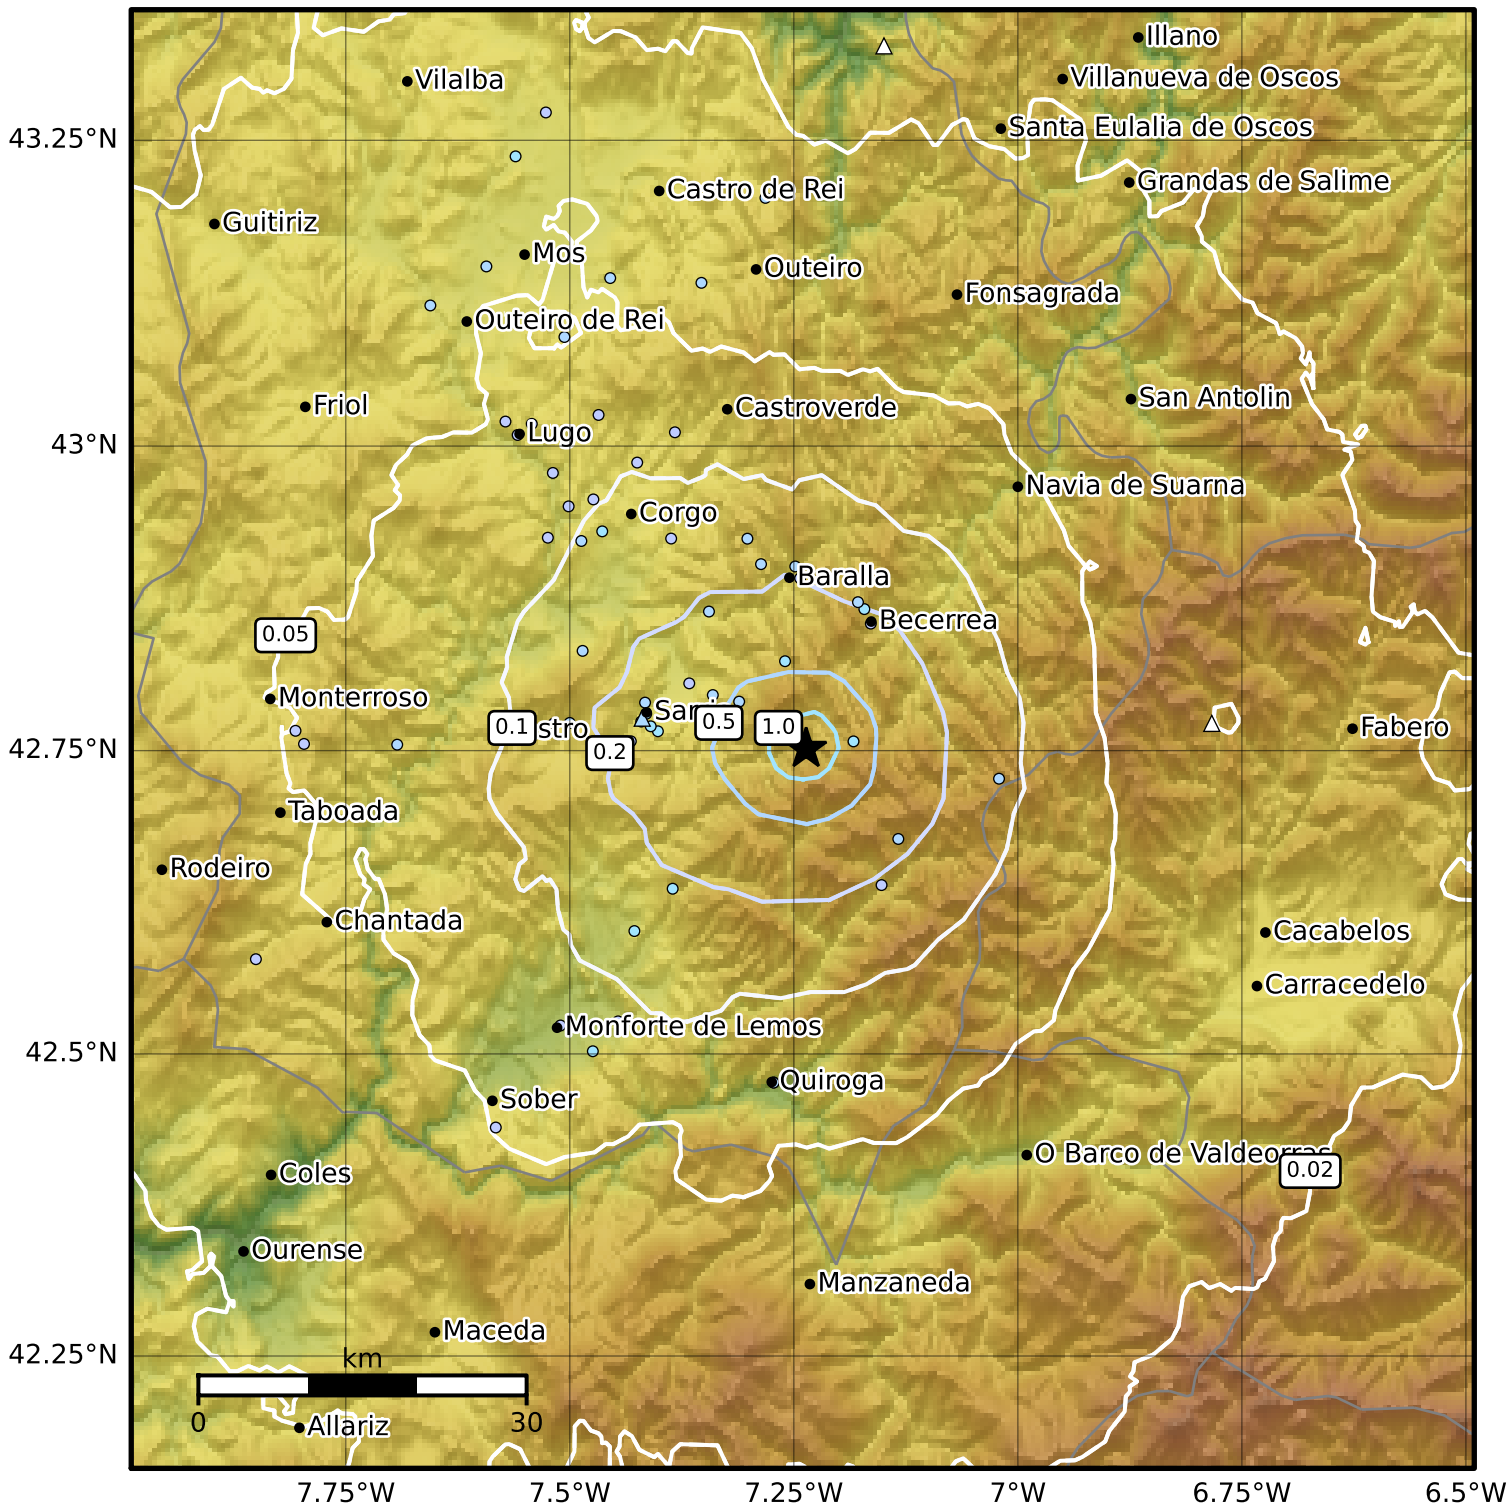

0.3 Second Peak Spectral Acceleration Map IGN
 ShakeMap: SE TRIACASTELA.LU
 Apr 25, 2026 01:02:00 UTC M3.4 N42.75 W7.24 Depth: 0.0km ID:es2026iakom

SA(0.3) (%g)	0.1	0.2	0.5	1	2	5	10	20	50	100	200
--------------	-----	-----	-----	---	---	---	----	----	----	-----	-----

Scale based on Worden et al. (2012)

Version 3: Processed 2026-04-25T06:10:19Z

△ Seismic Instrument ○ Reported Intensity

★ Epicenter