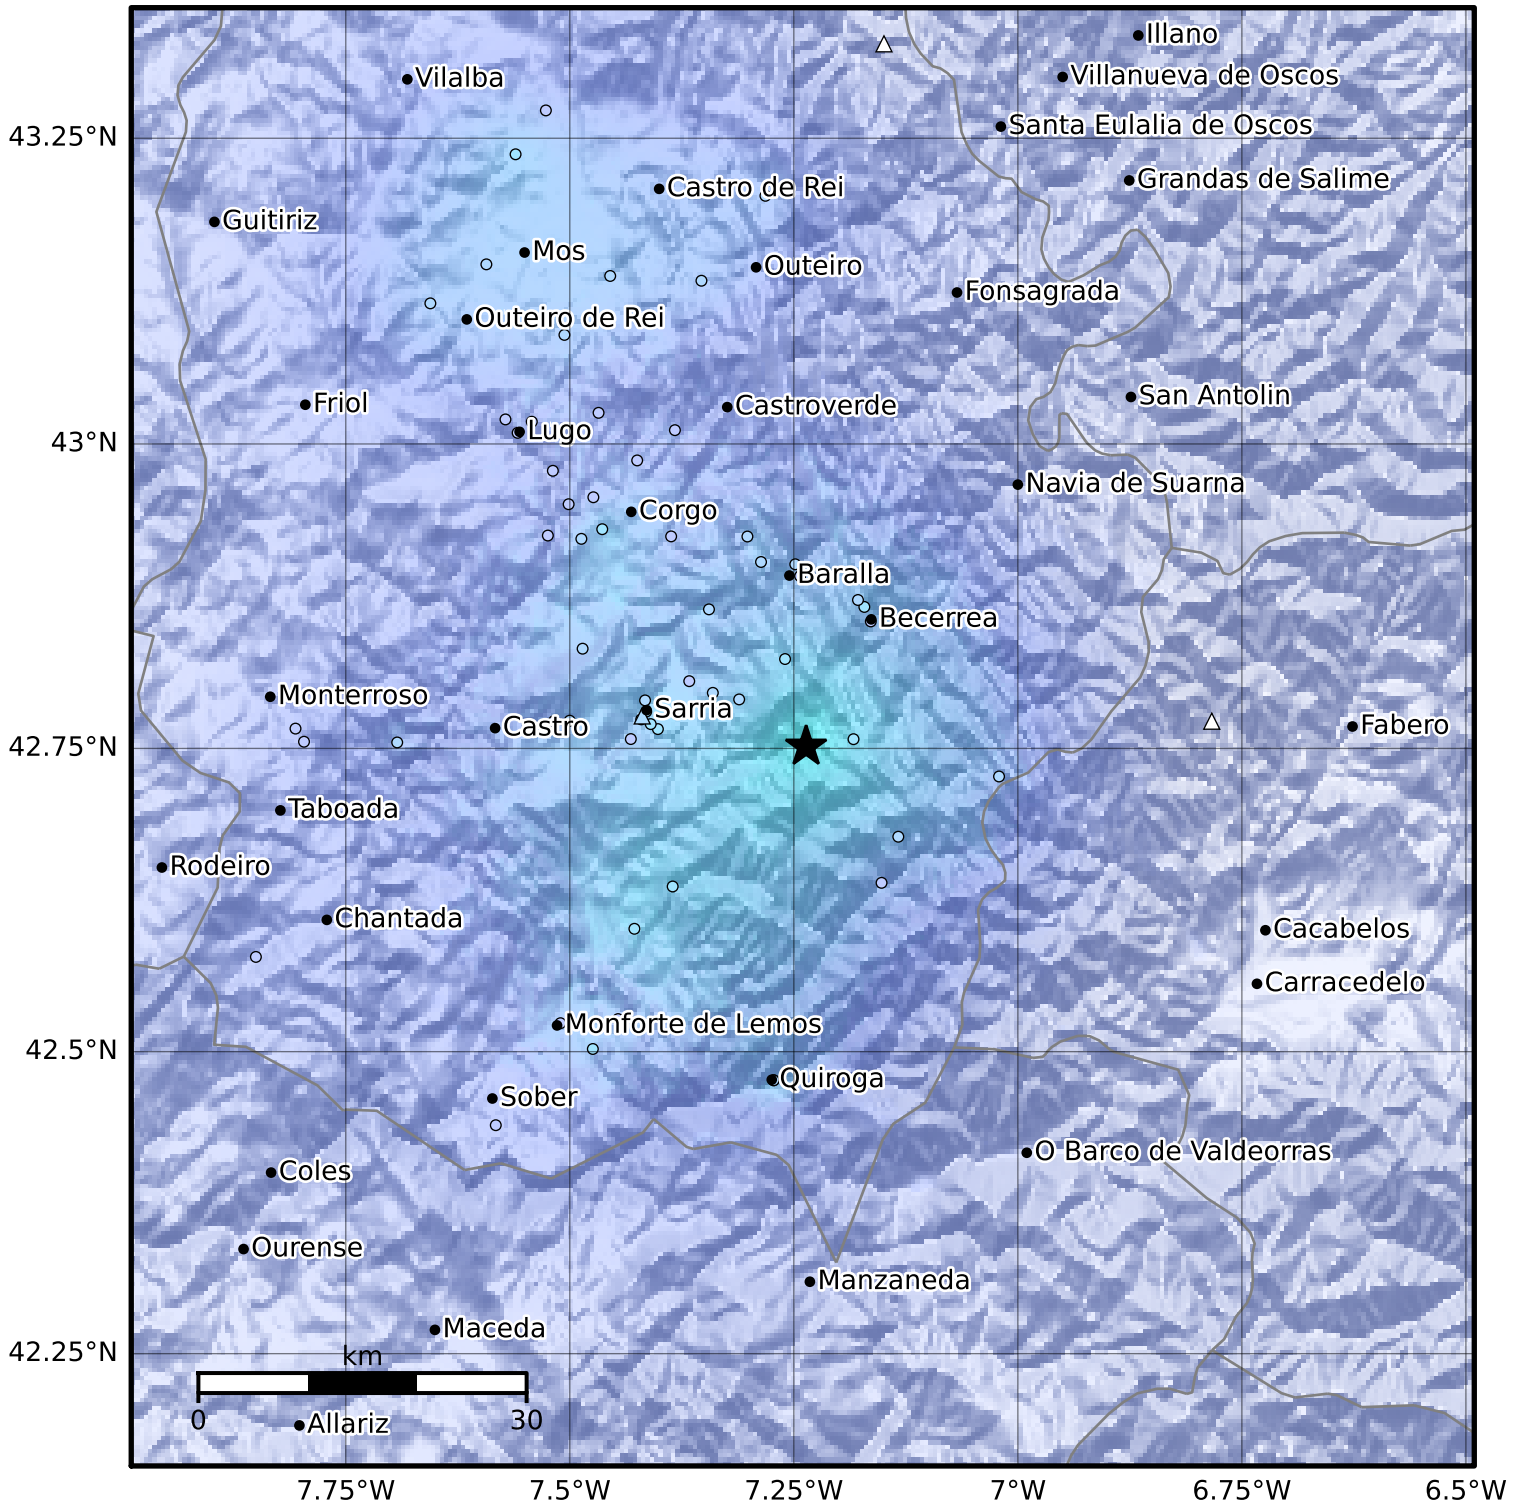

Macroseismic Intensity Map IGN
 ShakeMap: SE TRIACASTELA.LU
 Apr 25, 2026 01:02:00 UTC M3.4 N42.75 W7.24 Depth: 0.0km ID:es2026iakom

SHAKING	Not felt	Weak	Light	Moderate	Strong	Very strong	Severe	Violent	Extreme
DAMAGE	None	None	None	Very light	Light	Moderate	Moderate/heavy	Heavy	Very heavy
PGA(%g)	<0.0464	0.297	2.76	6.2	11.5	21.5	40.1	74.7	>139
PGV(cm/s)	<0.0215	0.135	1.41	4.65	9.64	20	41.4	85.8	>178
INTENSITY	I	II-III	IV	V	VI	VII	VIII	IX	X+

Scale based on Worden et al. (2012)

Version 3: Processed 2026-04-25T06:10:19Z

△ Seismic Instrument ○ Reported Intensity

★ Epicenter