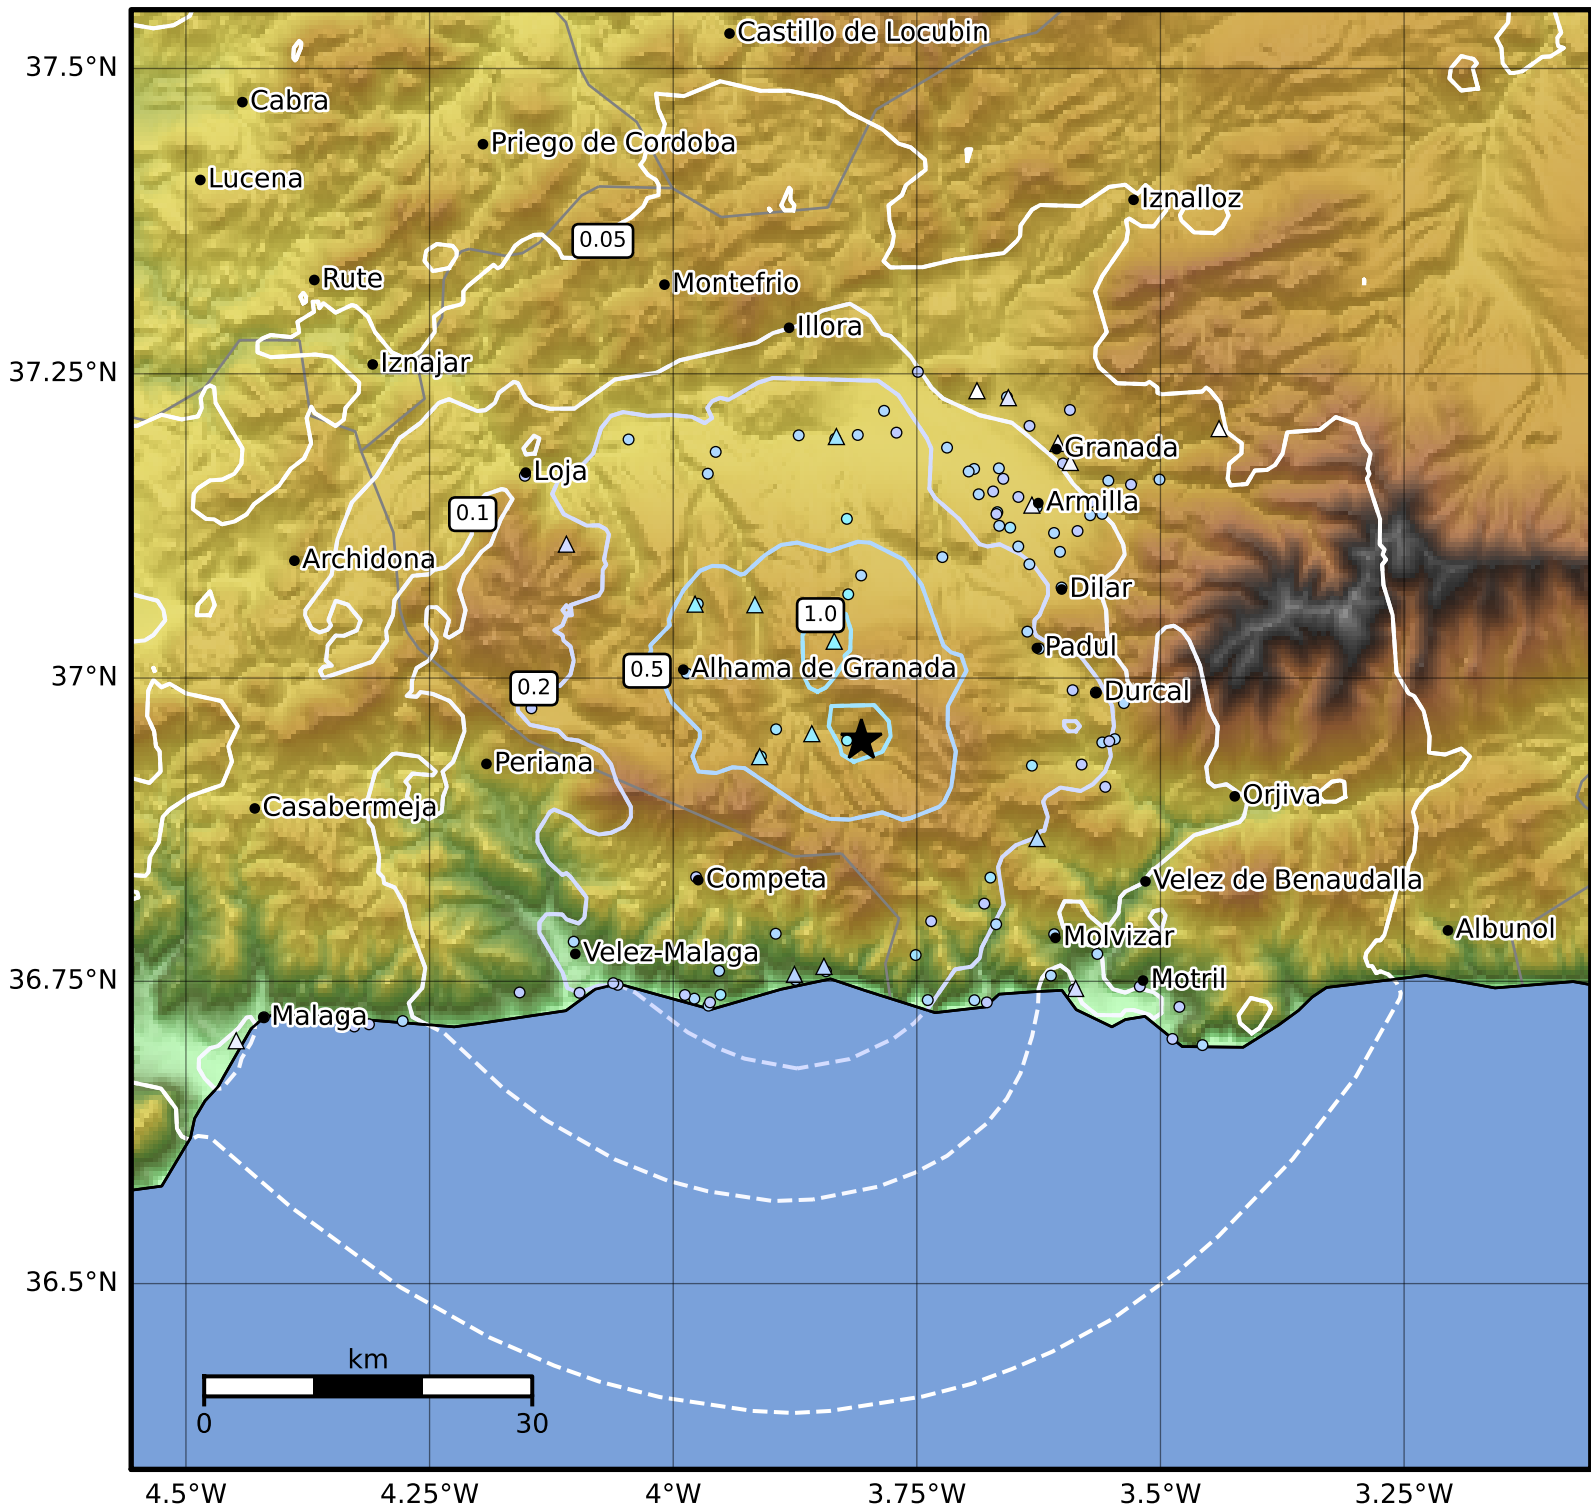

0.3 Second Peak Spectral Acceleration Map IGN
 ShakeMap: E JAYENA.GR
 Apr 24, 2026 04:06:47 UTC M3.5 N36.95 W3.81 Depth: 12.0km ID:es2026hyvdp

| SA(0.3) (%g) | 0.1 | 0.2 | 0.5 | 1 | 2 | 5 | 10 | 20 | 50 | 100 | 200 |
|--------------|-----|-----|-----|---|---|---|----|----|----|-----|-----|
|--------------|-----|-----|-----|---|---|---|----|----|----|-----|-----|

Scale based on Worden et al. (2012)

Version 3: Processed 2026-04-24T09:10:37Z

△ Seismic Instrument ○ Reported Intensity

★ Epicenter