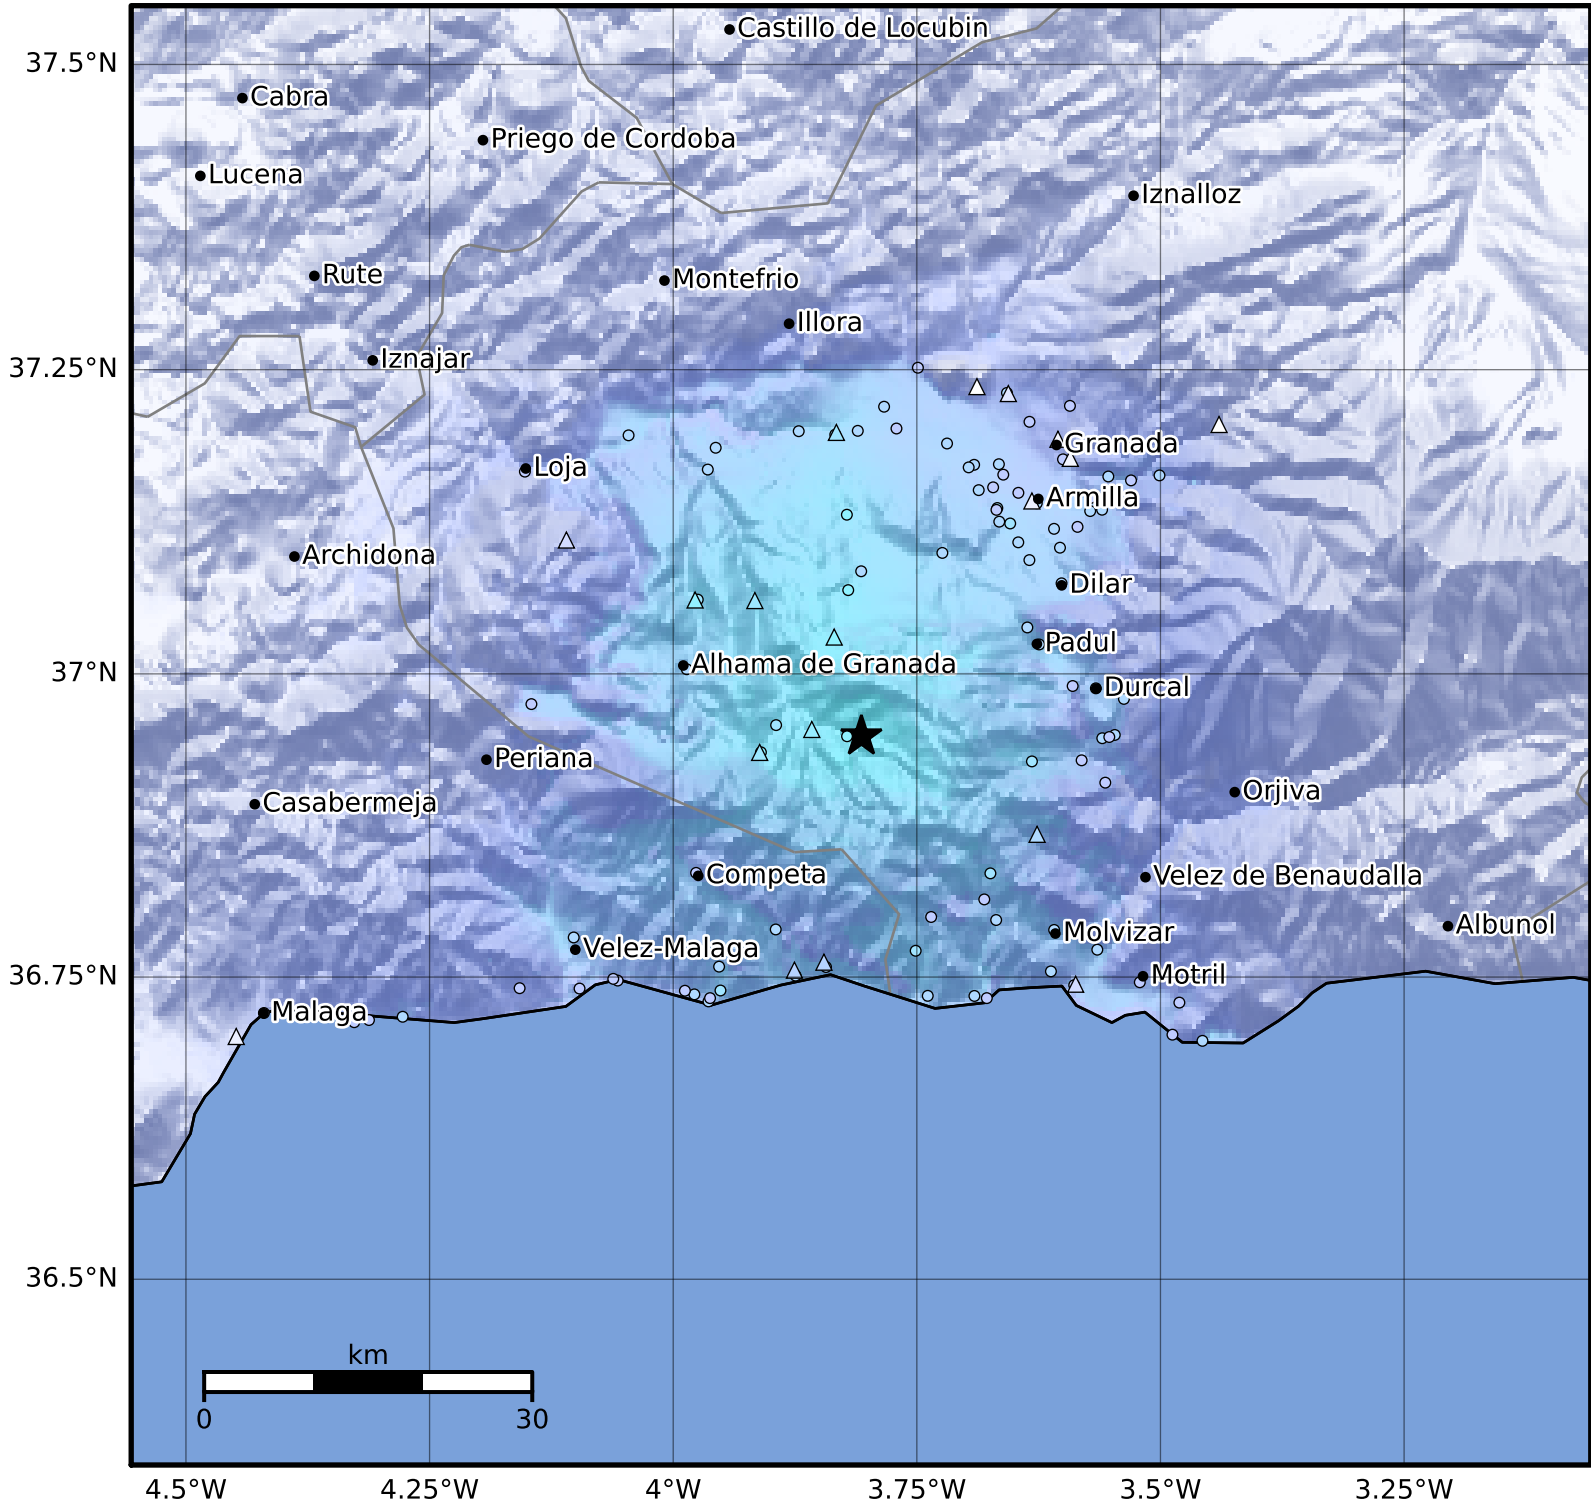

Macroseismic Intensity Map IGN
 ShakeMap: E JAYENA.GR
 Apr 24, 2026 04:06:47 UTC M3.5 N36.95 W3.81 Depth: 12.0km ID:es2026hyvdp

SHAKING	Not felt	Weak	Light	Moderate	Strong	Very strong	Severe	Violent	Extreme
DAMAGE	None	None	None	Very light	Light	Moderate	Moderate/heavy	Heavy	Very heavy
PGA(%g)	<0.0464	0.297	2.76	6.2	11.5	21.5	40.1	74.7	>139
PGV(cm/s)	<0.0215	0.135	1.41	4.65	9.64	20	41.4	85.8	>178
INTENSITY	I	II-III	IV	V	VI	VII	VIII	IX	X+

Scale based on Worden et al. (2012)

Version 3: Processed 2026-04-24T09:10:37Z

△ Seismic Instrument ○ Reported Intensity

★ Epicenter