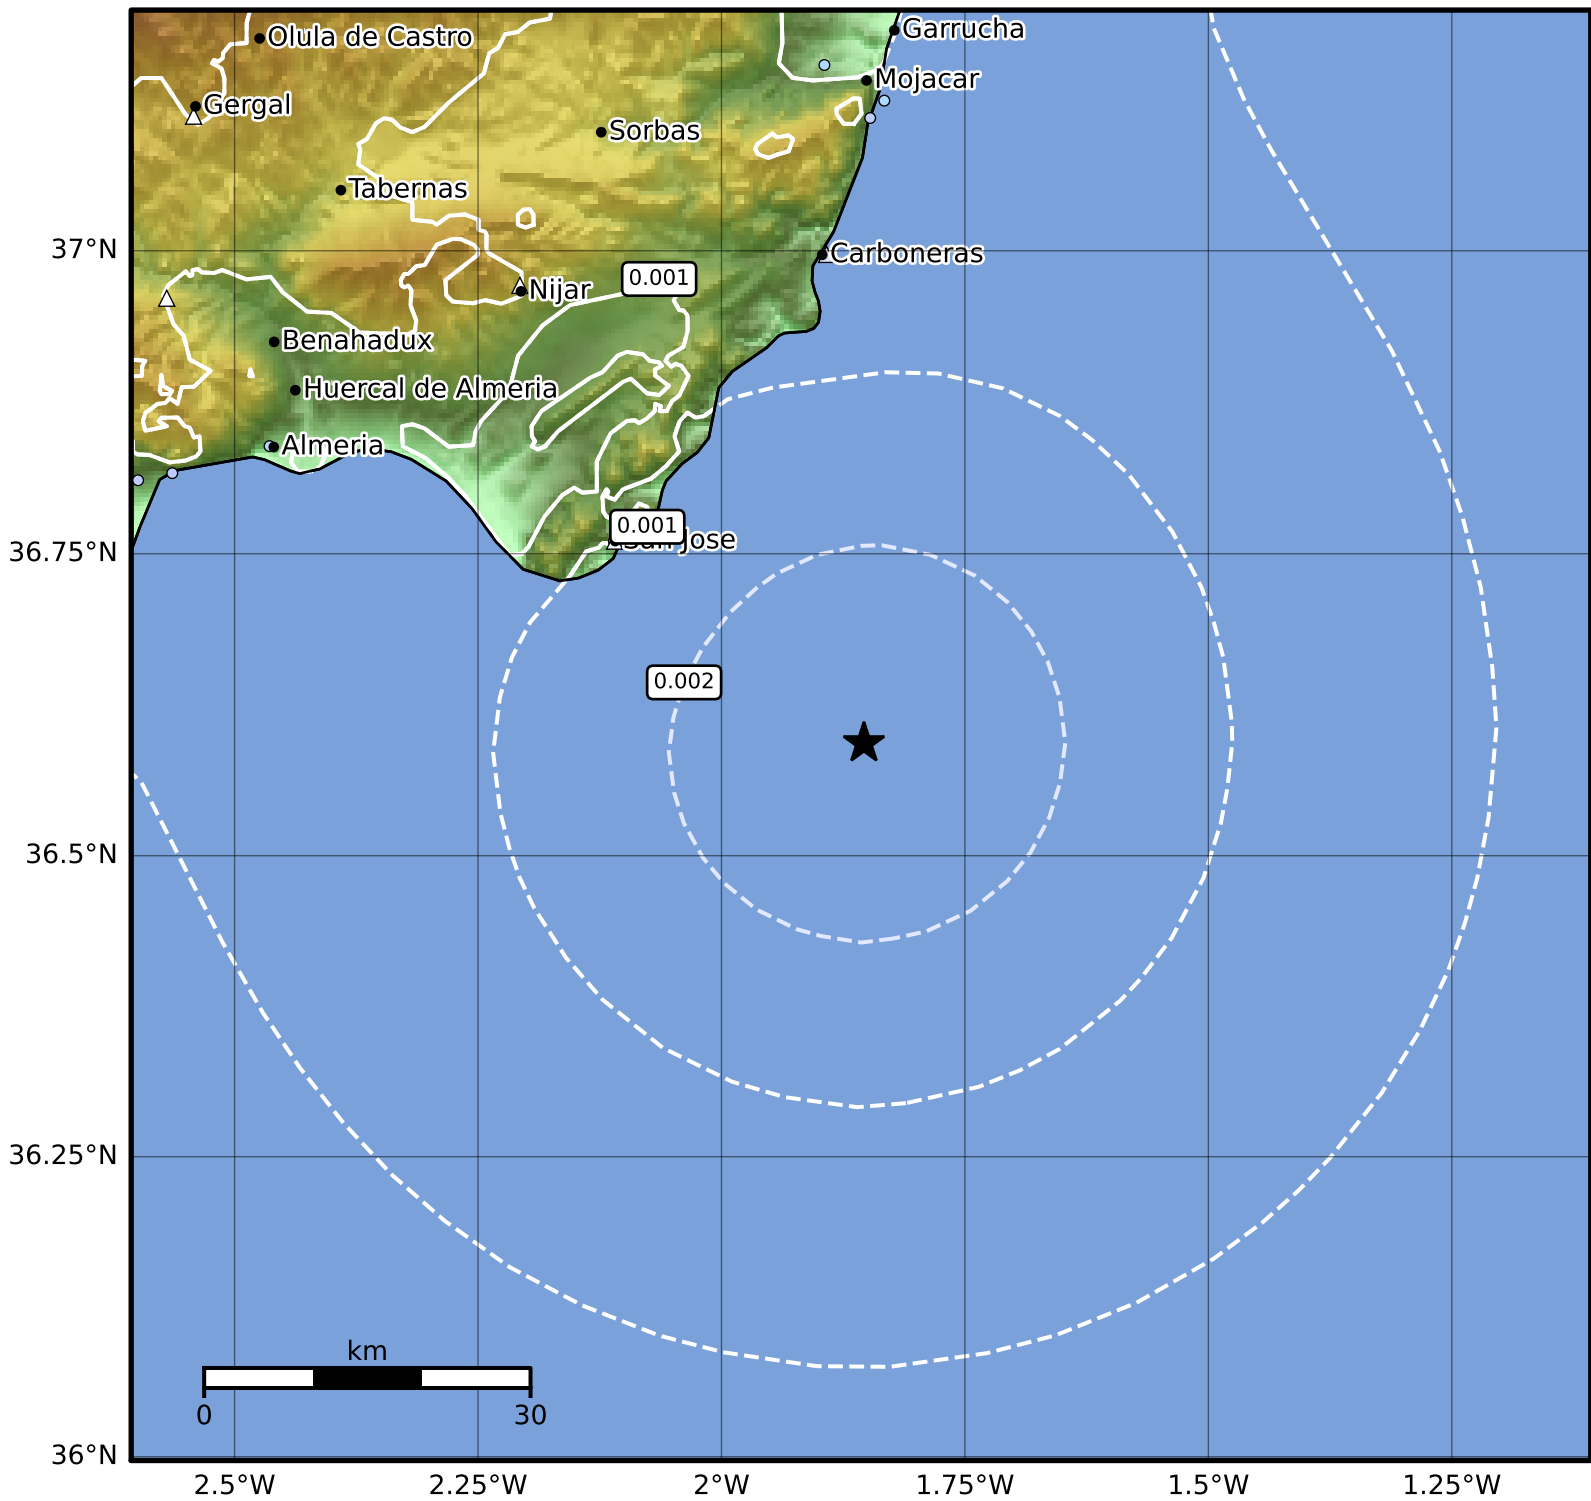

3.0 Second Peak Spectral Acceleration Map IGN
 ShakeMap: MEDITERRÁNEO-LEVANTE SUR
 Aug 08, 2025 02:06:42 UTC M3.5 N36.59 W1.85 Depth: 12.0km ID:es2025pkjpe

Scale based on Worden et al. (2012)

Version 2: Processed 2025-08-08T03:10:47Z

△ Seismic Instrument ○ Reported Intensity

★ Epicenter