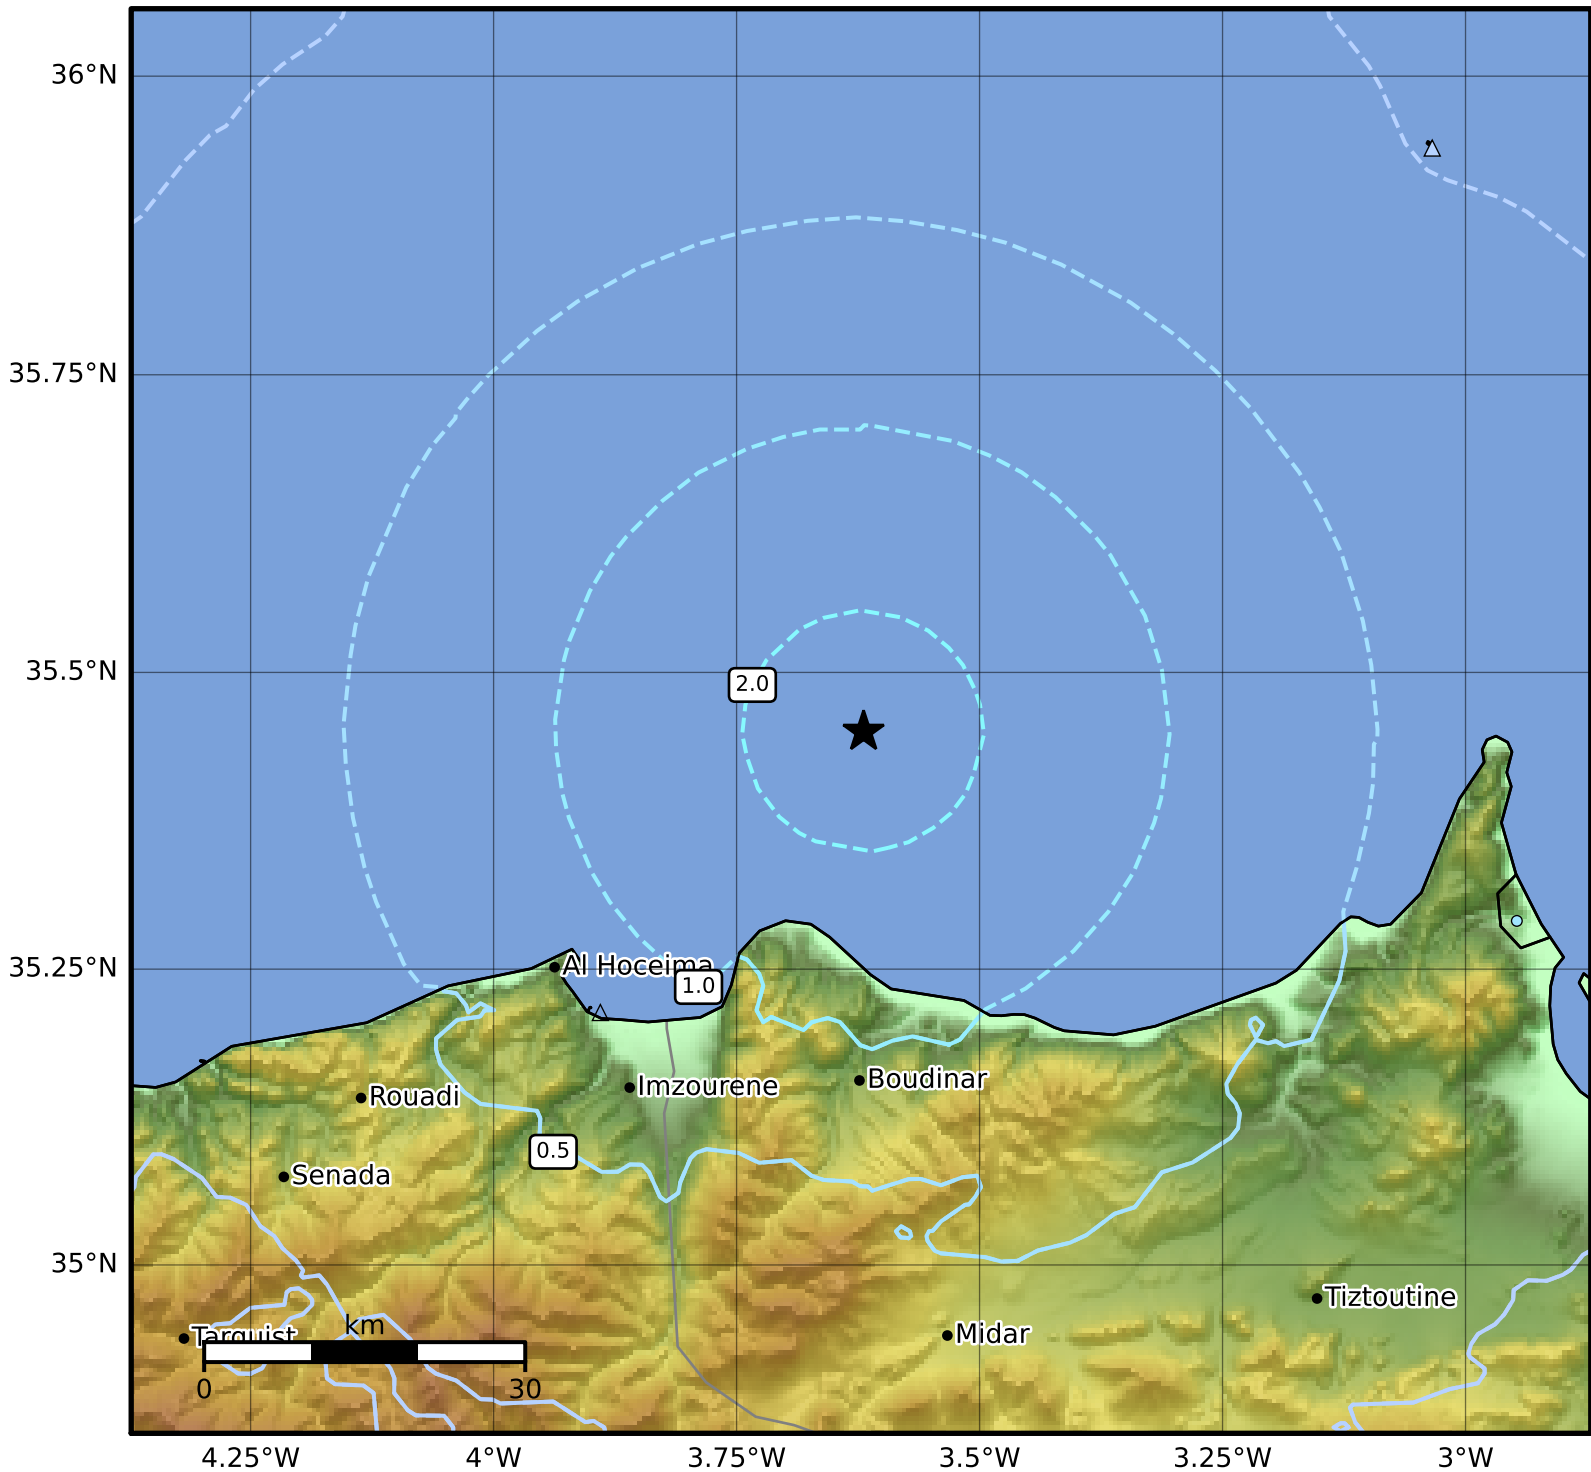

Peak Ground Acceleration Map IGN
ShakeMap: ALBORAN SUR
Mar 15, 2024 20:17:47 UTC M4.3 N35.45 W3.62 Depth: 19.0km ID:es2024fguef

PGA (%g)	0.1	0.2	0.5	1	2	5	10	20	50	100	200
----------	-----	-----	-----	---	---	---	----	----	----	-----	-----

Scale based on Worden et al. (2012)

Version 1: Processed 2024-03-18T08:14:46Z

△ Seismic Instrument ○ Reported Intensity

★ Epicenter