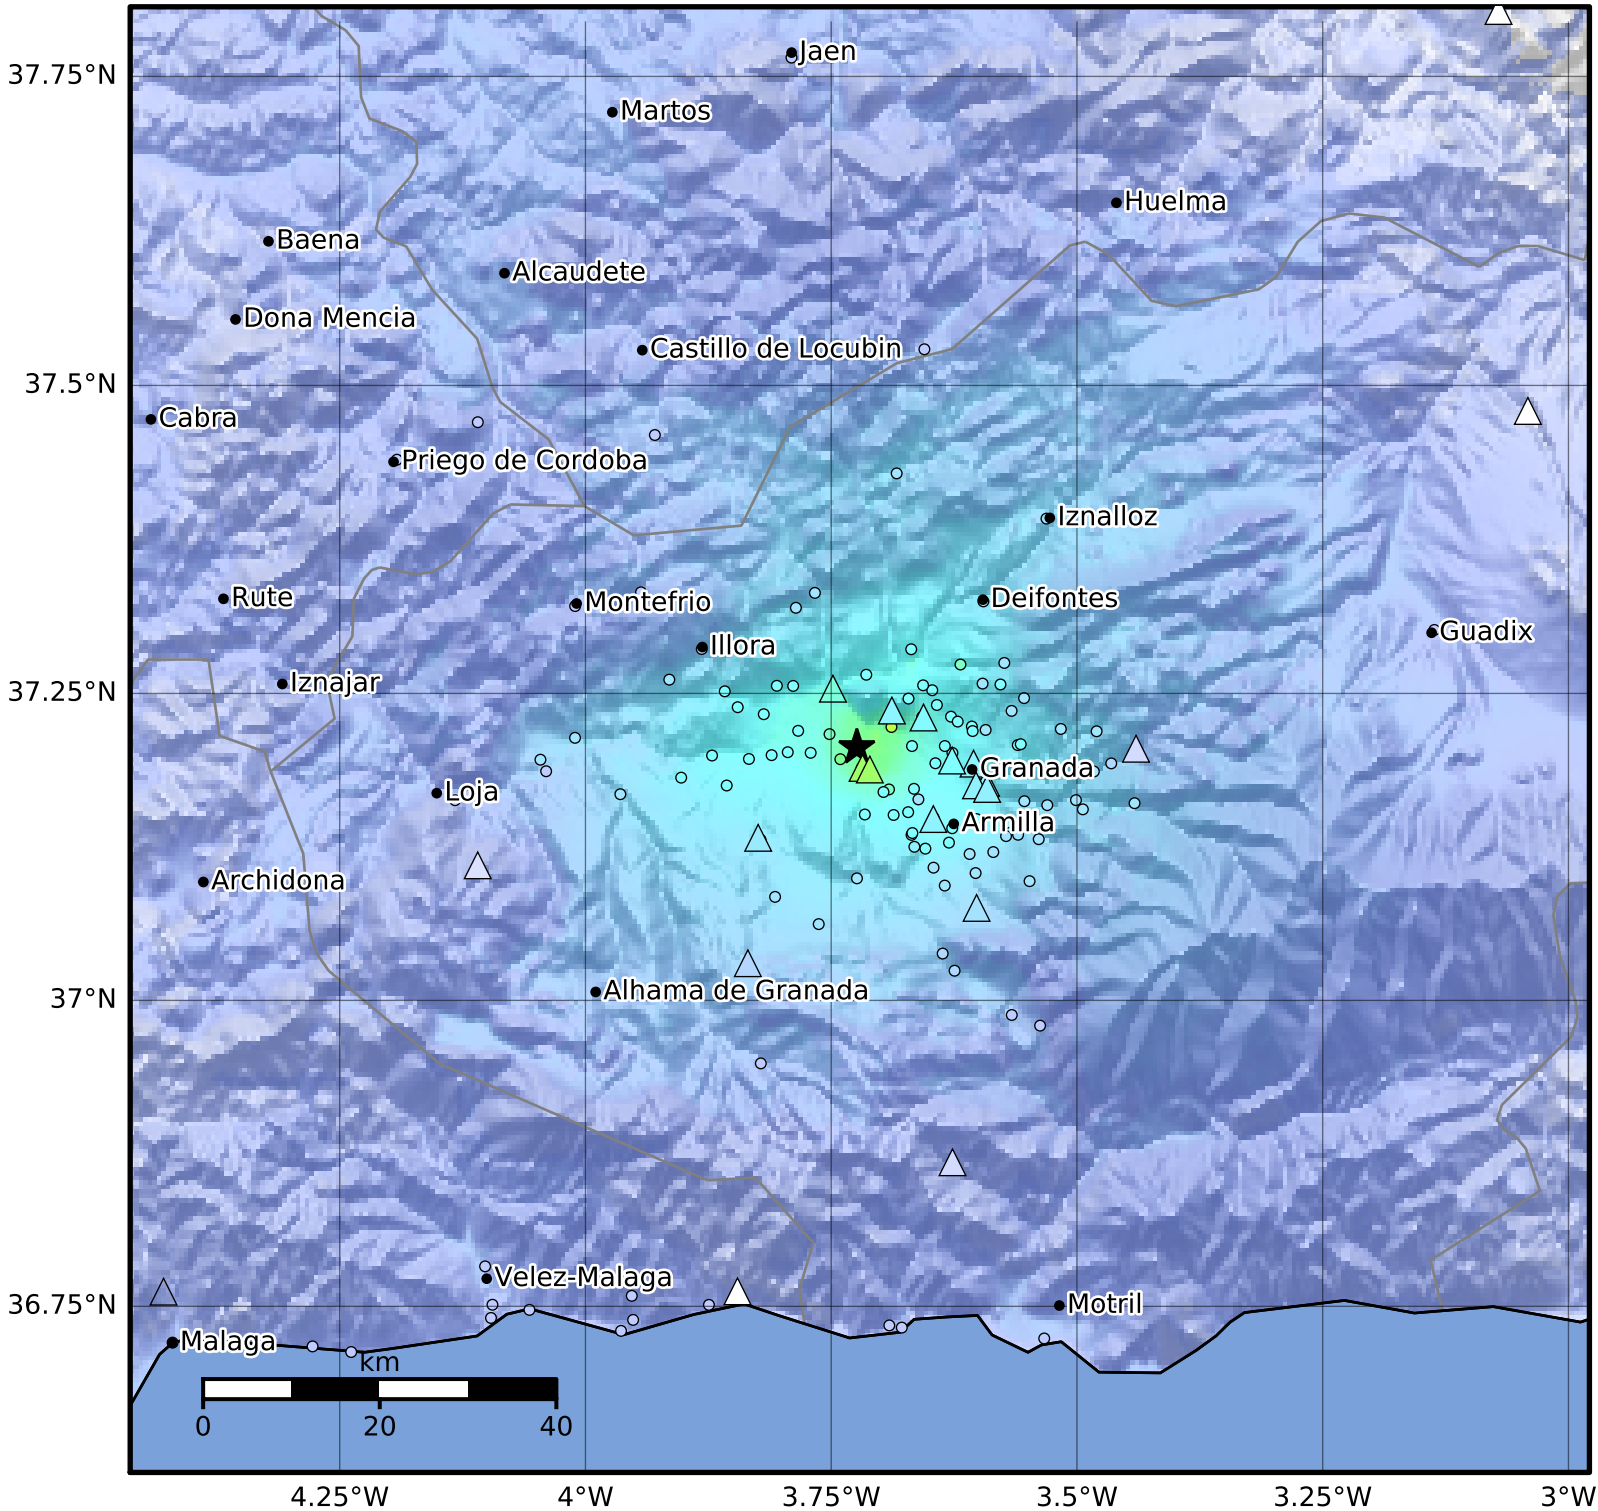

Macroseismic Intensity Map IGN  
 ShakeMap: NW SANTA FE.GR  
 Jan 23, 2021 11:15:24 UTC M4.4 N37.21 W3.72 Depth: 3.0km  
 ID:es2021bpbpa

SHAKING	Not felt	Weak	Light	Moderate	Strong	Very strong	Severe	Violent	Extreme
DAMAGE	None	None	None	Very light	Light	Moderate	Moderate/heavy	Heavy	Very heavy
PGA(%g)	<0.0464	0.297	2.76	6.2	11.5	21.5	40.1	74.7	>139
PGV(cm/s)	<0.0215	0.135	1.41	4.65	9.64	20	41.4	85.8	>178
INTENSITY	<b>I</b>	<b>II-III</b>	<b>IV</b>	<b>V</b>	<b>VI</b>	<b>VII</b>	<b>VIII</b>	<b>IX</b>	<b>X+</b>

Scale based on Worden et al. (2012)

Version 1: Processed 2022-11-25T09:16:20Z

△ Seismic Instrument ○ Reported Intensity

★ Epicenter